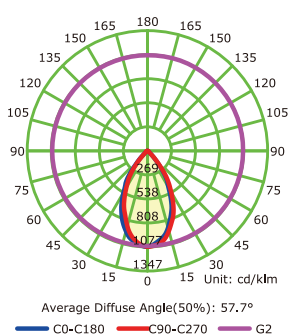

HABO ALPHA L

LAMP I A **tech**

Order options

When ordering, please fill in the parameters in bracket in this order:

HABO ALPHA L Z U O G T F C P

Power (Z)

110W (110)
Custom (CXXW)

Angle (U)

1° (1)		10° (10)		45° (45)		25x45° (25x45)	
2° (2)		15° (15)		60° (60)		120x70° (120x70)	
2.5° (2.5)		20° (20)		90° (90)		120x50° (120x50)	
3.5° (3.5)		30° (30)		10x70° (10x70)		150x60° (150x60)	
5° (5)		40° (40)		15x60° (15x60)		Wallwasher (WL)	

Type of dimming (O)

TUYA (TY) Casambi (CS)
RF (RF) Zigbee (ZG)
Bluetooth (BT) DALI (DL)
DMX (DMX) NO DIMMING
0/1-10V (110V)
PWM (PWM)
TRIAC (TR)
SMART (SMT)

Color rendering index CRI (G)

CRI 70 (70)
CRI 80 (80)
CRI 90 (90)
CRI 95 (95)
CRI 98 (98)

Color temperature (T)

2700K (27)
3000K (30)
4000K (40)

Glare protection (F)

Honeycomb grill (HG) Anti-slip glass (SH)

Housing color (C)

White (WT)
Satin Silver (GR)
Black (BK)
Any RAL (RALXXXX)

Housing surface (P)

Gloss (GL)
Satin (MT)
Matt grain (MTG)