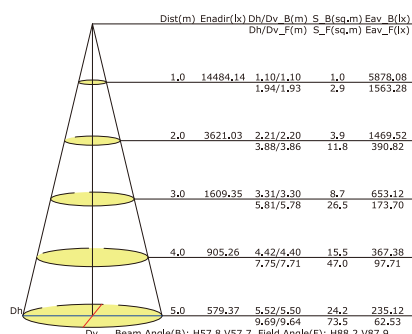

HABO ALPHA L

LAMP I A **tech**

Order options

When ordering, please fill in the parameters in bracket in this order:

HABO ALPHA L Z U O G T F C P

Power (Z)

110W (110)
Custom (CXXW)

Angle (U)

1° (1)		10° (10)		45° (45)		25x45° (25x45)	
2° (2)		15° (15)		60° (60)		120x70° (120x70)	
2.5° (2.5)		20° (20)		90° (90)		120x50° (120x50)	
3.5° (3.5)		30° (30)		10x70° (10x70)		150x60° (150x60)	
5° (5)		40° (40)		15x60° (15x60)		Wallwasher (WL)	

Type of dimming (O)

TUYA (TY) Casambi (CS)
RF (RF) Zigbee (ZG)
Bluetooth (BT) DALI (DL)
DMX (DMX) NO DIMMING
0/1-10V (110V)
PWM (PWM)
TRIAC (TR)
SMART (SMT)

Color rendering index CRI (G)

CRI 70 (70)
CRI 80 (80)
CRI 90 (90)
CRI 95 (95)
CRI 98 (98)

Color temperature (T)

2700K (27)
3000K (30)
4000K (40)

Glare protection (F)

Honeycomb grill (HG) Anti-slip glass (SH)

Housing color (C)

White (WT)
Satin Silver (GR)
Black (BK)
Any RAL (RALXXXX)

Housing surface (P)

Gloss (GL)
Satin (MT)
Matt grain (MTG)