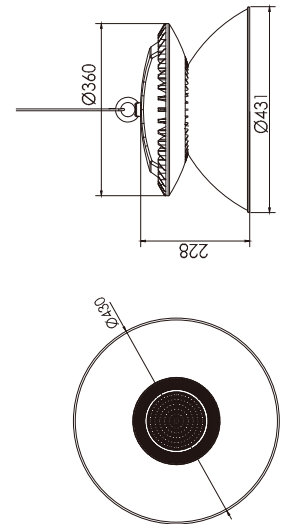

HABO ALPHA L

Outdoor highbay light
LED architectural light

LAMPIA **tech**

Features & Application:

- 110W 220-240VAC
- Options: TRIAC/DALI/1-10V/DMX/SMART and different wireless options
- High color rendering index for spectacular light quality over CRI80+ (Standard), CRI90+ (on demand) or CRI95+ (on demand)
- Wide color temperature range from 2200K up to 6500K (on demand) with standard versions 2700K, 3000K and 4000K, SDCM 3 color accuracy
- Deep anti-glare structure ensures visual comfort which could be enhanced by extra accessory honeycomb or deep spot glare protection cover
- Outdoor inground linear trimless inclined light and wallwasher
- COB or High power LED version
- Ideal for shopping centre
- IP67 and aluminium body for better heat dissipation
- Separated space for driver and LEDs for better heat management
- Lamp colors – Gray (standard), RAL(option)
- Wide option for reflectors, lenses or custom solution
- Different installation accessories
- Famous LED brands: CREE, LUXEON, NICHIA, OSRAM