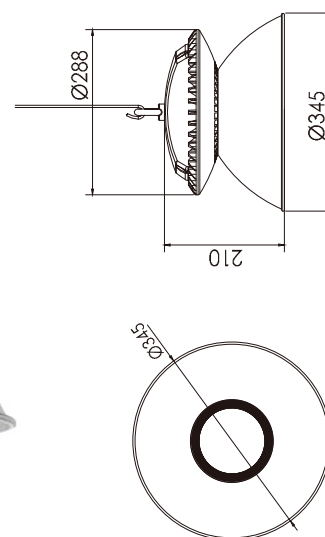

HABO ALPHA M

Outdoor highbay light
LED architectural light

LAMPPIA **tech**

Features & Application:

- 55W 220-240VAC
- Options: TRIAC/DALI/1-10V/DMX/SMART and different wireless options
- High color rendering index for spectacular light quality over CRI80+ (Standard), CRI90+ (on demand) or CRI95+ (on demand)
- Wide color temperature range from 2200K up to 6500K (on demand) with standard versions 2700K, 3000K and 4000K, SDCM 3 color accuracy
- Deep anti-glare structure ensures visual comfort which could be enhanced by extra accessory honeycomb or deep spot glare protection cover
- Outdoor inground linear trimless inclined light and wallwasher
- COB or High power LED version
- Ideal for shopping centre
- IP67 and aluminium body for better heat dissipation
- Separated space for driver and LEDs for better heat management
- Lamp colors – Gray (standard), RAL(option)
- Wide option for reflectors, lenses or custom solution
- Different installation accessories
- Famous LED brands: CREE, LUXEON, NICHIA, OSRAM