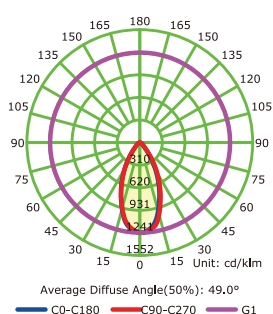

HABO ALPHA XL

LAMPILA **tech**

Order options

When ordering, please fill in the parameters in bracket in this order:

HABO ALPHA XL **Z U O G T F C P**

Power (Z)

208W (208)
155W (155)
Custom (CXXW)

Angle (U)

1° (1)		10° (10)		45° (45)		25x45° (25x45)	
2° (2)		15° (15)		60° (60)		120x70° (120x70)	
2.5° (2.5)		20° (20)		90° (90)		120x50° (120x50)	
3.5° (3.5)		30° (30)		10x70° (10x70)		150x60° (150x60)	
5° (5)		40° (40)		15x60° (15x60)		Wallwasher (WL)	

Type of dimming (O)

TUYA (TY) Casambi (CS)
RF (RF) Zigbee (ZG)
Bluetooth (BT) DALI (DL)
DMX (DMX) NO DIMMING
0/1-10V (110V)
PWM (PWM)
TRIAC (TR)
SMART (SMT)

Color rendering index CRI (G)

CRI 70 (70)
CRI 80 (80)
CRI 90 (90)
CRI 95 (95)
CRI 98 (98)

Color temperature (T)

2700K (27)
3000K (30)
4000K (40)

Glare protection (F)

Honeycomb grill (HG) Anti-slip glass (SH)

Housing color (C)

White (WT)
Satin Silver (GR)
Black (BK)
Any RAL (RALXXXX)

Housing surface (P)

Gloss (GL)
Satin (MT)
Matt grain (MTG)