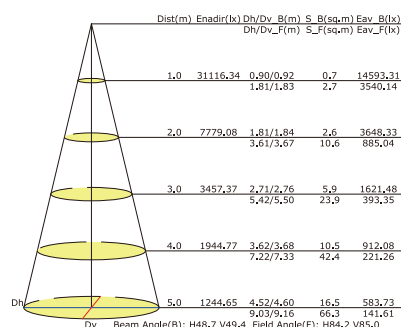

HABO ALPHA XL

LAMPILA **tech**

Order options

When ordering, please fill in the parameters in bracket in this order:

HABO ALPHA XL **Z U O G T F C P**

Power (Z)

208W (208)
155W (155)
Custom (CXXW)

Angle (U)

1° (1)		10° (10)		45° (45)		25x45° (25x45)	
2° (2)		15° (15)		60° (60)		120x70° (120x70)	
2.5° (2.5)		20° (20)		90° (90)		120x50° (120x50)	
3.5° (3.5)		30° (30)		10x70° (10x70)		150x60° (150x60)	
5° (5)		40° (40)		15x60° (15x60)		Wallwasher (WL)	

Type of dimming (O)

TUYA (TY) Casambi (CS)
RF (RF) Zigbee (ZG)
Bluetooth (BT) DALI (DL)
DMX (DMX) NO DIMMING
0/1-10V (110V)
PWM (PWM)
TRIAC (TR)
SMART (SMT)

Color rendering index CRI (G)

CRI 70 (70)
CRI 80 (80)
CRI 90 (90)
CRI 95 (95)
CRI 98 (98)

Color temperature (T)

2700K (27)
3000K (30)
4000K (40)

Glare protection (F)

Honeycomb grill (HG) Anti-slip glass (SH)

Housing color (C)

White (WT)
Satin Silver (GR)
Black (BK)
Any RAL (RALXXXX)

Housing surface (P)

Gloss (GL)
Satin (MT)
Matt grain (MTG)