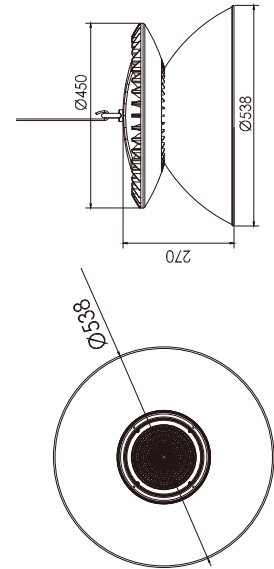

HABO ALPHA XL

LAMPPIA **tech**

Outdoor highbay light
LED architectural light

Features & Application:

- 208-155W 220-240VAC
- Options: TRIAC/DALI/1-10V/DMX/SMART
- and different wireless options
- High color rendering index for spectacular light quality over CRI80+ (Standard), CRI90+ (on demand) or CRI95+ (on demand)
- Wide color temperature range from 2200K up to 6500K (on demand) with standard versions 2700K, 3000K and 4000K, SDCM 3 color accuracy
- Deep anti-glare structure ensures visual comfort which could be enhanced by extra accessory honeycomb or deep spot glare protection cover
- Outdoor inground linear trimless inclined light and wallwasher
- COB or High power LED version
- Ideal for shopping centre
- IP67 and aluminium body for better heat dissipation
- Separated space for driver and LEDs for better heat management
- Lamp colors – Gray (standard), RAL(option)
- Wide option for reflectors, lenses or custom solution
- Different installation accessories
- Famous LED brands: CREE, LUXEON, NICHIA, OSRAM