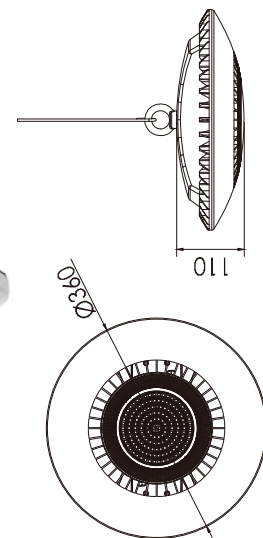

# HABO BETA XL

Outdoor highbay light  
LED architectural light

LAMPPIA **tech**

## Features & Application:

- 110W 220-240VAC
- Options: TRIAC/DALI/1-10V/DMX/SMART and different wireless options
- High color rendering index for spectacular light quality over CRI80+ (Standard), CRI90+ (on demand) or CRI95+ (on demand)
- Wide color temperature range from 2200K up to 6500K (on demand) with standard versions 2700K, 3000K and 4000K, SDCM 3 color accuracy
- Deep anti-glare structure ensures visual comfort which could be enhanced by extra accessory honeycomb or deep spot glare protection cover
- Outdoor inground linear trimless inclined light and wallwasher
- COB or High power LED version
- Ideal for shopping centre
- IP67 and aluminium body for better heat dissipation
- Separated space for driver and LEDs for better heat management
- Lamp colors – Gray (standard), RAL(option)
- Wide option for reflectors, lenses or custom solution
- Different installation accessories
- Famous LED brands: CREE, LUXEON, NICHIA, OSRAM

#### Angle (U)

1° (1) 	10° (10) 	45° (45) 	25x45° (25x45) 
2° (2) 	15° (15) 	60° (60) 	120x70° (120x70) 
2.5° (2.5) 	20° (20) 	90° (90) 	120x50° (120x50) 
3.5° (3.5) 	30° (30) 	10x70° (10x70) 	150x60° (150x60) 
5° (5) 	40° (40) 	15x60° (15x60) 	Wallwasher (WL) 