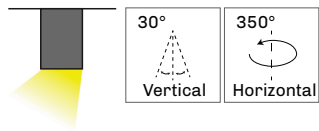

INSTALLATION