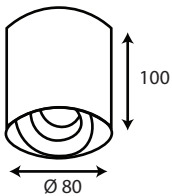

KANO

Suitable for standard surfaced spotlight installation for hotel, restaurant and home lighting.

- 7W 220-240VAC 50/60Hz
- LED adjustable spotlight with recessed installation
- Luminous efficiency 85-100lm/W
- SDCM 3 (MacAdam)
- Flicker free LED driver
- Temperature -15°C +35°C
- Lifespan: 50 000 L80/B50 (Ta=25°C)
- Cover IP20
- Options: TRIAC / DALI
- LED driver with high PF, low THD, small ripple and flicker free as standard option
- Different type of diffusers including prismatic diffuser or honeycomb
- Color temperature range in standard on stock 2700K, 3000K and 4000K, or custom temperature colors from 2200K up to 6500K (on demand)
- High color rendering index over CRI90+ (STANDARD) or CRI80+/CRI95+ (on demand)
- Standard LED COB technology
- Separated high quality driver and LEDs for better heat management and optional service
- Aluminium body for better heat dissipation
- Lamp colors – Matt Black, Matt White (standard), RAL(option)
- Installation accessories - surface

INSTALLATION

REFLECTOR

SIZE

MODEL	POWER(W)	LUMENS SYSTEM(lm)	LUMENS SOURCE(lm)
KANO	7	735*	945*

*3000K CRI90 Ta=25°C SDCM3

ORDER OPTIONS:

When ordering, please fill in the parameters in bracket in this order:

EXAMPLE: KANO 715 927W

MODEL	POWER	ANGLE	DIMMING	CRI	KELVIN	HOUSING	INSTALLATION
KANO	7	15	-	9	27	W	-
KANO (KANO)	7W (7)	15° (15) 24° (24) 36° (36) 60° (60)	ON/OFF (-) TRIAC (TR) DALI (DA)	CRI 90 (9)	2700K (27) 3000K (30) 4000K (40) 5000K (50)	Matt white(W) Matt black(B) RAL(RALXXXX)	Surface (-)