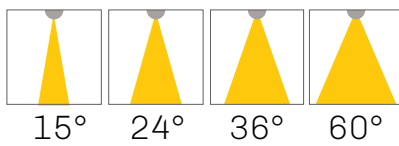

KANO

Suitable for standard surfaced spotlight installation for hotel, restaurant and home lighting.

- 7W 220-240VAC 50/60Hz
- LED adjustable spotlight with recessed installation
- Luminous efficiency 85-100lm/W
- SDCM 3 (MacAdam)
- Flicker free LED driver
- Temperature -15°C +35°C
- Lifespan: 50 000 L80/B50 (Ta=25°C)
- Cover IP20
- Options: TRIAC / DALI
- LED driver with high PF, low THD, small ripple and flicker free as standard option
- Different type of diffusers including prismatic diffuser or honeycomb
- Color temperature range in standard on stock 2700K, 3000K and 4000K, or custom temperature colors from 2200K up to 6500K (on demand)
- High color rendering index over CRI90+ (STANDARD) or CRI80+/CRI95+ (on demand)
- Standard LED COB technology
- Separated high quality driver and LEDs for better heat management and optional service
- Aluminium body for better heat dissipation
- Lamp colors – Matt Black, Matt White (standard), RAL(option)
- Installation accessories - surface

INSTALLATION

REFLECTOR

SIZE

MODEL	POWER(W)	LUMENS SYSTEM(lm)	LUMENS SOURCE(lm)
KANO	7	735*	945*

*3000K CRI90 Ta=25°C SDCM3

ORDER OPTIONS:

When ordering, please fill in the parameters in bracket in this order:

EXAMPLE: KANO 715 927W

MODEL	POWER	ANGLE	DIMMING	CRI	KELVIN	HOUSING	INSTALLATION
KANO	7	15	-	9	27	W	-
KANO (KANO)	7W (7)	15° (15) 24° (24) 36° (36) 60° (60)	ON/OFF (-) TRIAC (TR) DALI (DA)	CRI 90 (9)	2700K (27) 3000K (30) 4000K (40) 5000K (50)	Matt white(W) Matt black(B) RAL(RALXXXX)	Surface (-)