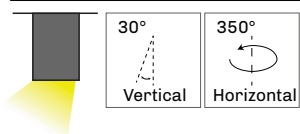

INSTALLATION

REFLECTOR