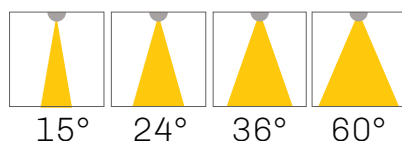

CEILING ADJUSTABLE SURFACE DOWNLIGHT SARNO

LAMPPIA tech

Suitable for standard surfaced spotlight installation for hotel, restaurant and home lighting.

- 7W 220-240VAC 50/60Hz
- LED adjustable spotlight with recessed installation
- Luminous efficiency 85-100lm/W
- SDCM 3 (MacAdam)
- Flicker free LED driver
- Temperature -15°C +35°C
- Lifespan: 50 000 L80/B50 (Ta=25°C)
- Cover IP20
- Options: TRIAC / DALI
- LED driver with high PF, low THD, small ripple and flicker free as standard option
- Different type of diffusers including prismatic diffuser or honeycomb
- Color temperature range in standard on stock 2700K, 3000K and 4000K, or custom temperature colors from 2200K up to 6500K (on demand)
- High color rendering index over CRI90+ (STANDARD) or CRI80+/CRI95+ (on demand)
- Standard LED COB technology
- Separated high quality driver and LEDs for better heat management and optional service
- Aluminium body for better heat dissipation
- Lamp colors – Matt Black, Matt White (standard), RAL(option)
- Installation accessories - surface/recessed

INSTALLATION

REFLECTOR

SIZE

MODEL	POWER(W)	LUMENS SYSTEM(lm)	LUMENS SOURCE(lm)
SARNO	10	1050*	1350*

*3000K CRI90 Ta=25°C SDCM3

ORDER OPTIONS:

When ordering, please fill in the parameters in bracket in this order:

EXAMPLE: SARNO 1015 927WS

MODEL	POWER	ANGLE	DIMMING	CRI	KELVIN	HOUSING	GLARE PROTECTION	INSTALLATION
SARNO	10	15	-	9	27	W	-	-
SARNO (SARNO)	10W (10)	15° (15)	ON/OFF (-)	CRI 90 (9)	2700K (27)	Matt white(W)	None (-)	Surface (-)
		24° (24)	TRIAC (TR)		3000K (30)	Matt black(B)	Honeycomb (H)	
		36° (36)	DALI (DA)		4000K (40)	RAL(RALXXXX)	Opal glass (O)	
		60° (60)			5000K (50)		Frozen glass (F)	
							Prismatic glass (P)