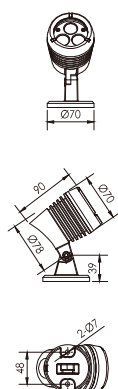

MODEL	POWER	LUMENS SYSTEM(lm)	LUMENS SOURCE(lm)
FENAO 3	3	270*	405*
FENAO 6	6	540*	810*
FENAO 10	10	900*	1350*
FENAO 20	20	1800*	2700*
FENAO 45	45	4050*	6075*
FENAO 86	86	7740*	11610*
FENAO 100	100	9000*	13500*

*3000K CRI90 Ta=25°C SDCM3

ORDER OPTIONS:

When ordering, please fill in the parameters in bracket in this order:

EXAMPLE: FENAO XS32.5 927GR

MODEL	SIZE	POWER	ANGLE	DIMMING	CRI	KELVIN	HOUSING	GLARE PROTECTION
FENAO	XS	3	2.5	-	9	27	GR	-
FENAO (FENAO)	XS (XS) S (S) M (M) L (L) XL (XL) XXL (XXL)	3W for XS (3) 6W for S (6) 10W for M (10) 20W for L (20) 45W for XL (45) 86W for XXL (86) 100W for XXL (100)	2.5° (2.5) 3.5° (3.5) 5° (5) 10° (10) 15° (15) 20° (20) 30° (30) 40° (40) 1x10° (1x10) 1x40° (1x40) 1x60° (1x60) 10x60° (10x60)	ONN/OFF (-) TRIAC (TR) DALI (DA) 0/1-10V (110) ZIGBEE(ZG)	CRI 90(9) CRI 80(8)	2700K(27) 3000K(30) 4000K(40)	GREY (GR) WHITE (WT) BLACK (BK) Any RAL (RALXXXX)	None (-) Honeycomb grill (HG) Anti-glare shield (SH)

LED OUTDOOR FLOODLIGHT FENAO

LED architectural light

FENAO XXL

FENAO XL

FENAO L

STRADO M

FENAO S

FENAO XS