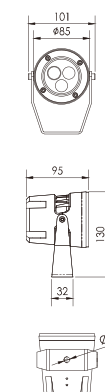

MODEL	POWER	LUMENS SYSTEM(lm)	LUMENS SOURCE(lm)
FENAO 3	3	270*	405*
FENAO 6	6	540*	810*
FENAO 10	10	900*	1350*
FENAO 20	20	1800*	2700*
FENAO 45	45	4050*	6075*
FENAO 86	86	7740*	11610*
FENAO 100	100	9000*	13500*

*3000K CRI90 Ta=25°C SDCM3

ORDER OPTIONS:

When ordering, please fill in the parameters in bracket in this order:

EXAMPLE: FENAO XS32.5 927GR

MODEL	SIZE	POWER	ANGLE	DIMMING	CRI	KELVIN	HOUSING	GLARE PROTECTION
FENAO	XS	3	2.5	-	9	27	GR	-
FENAO (FENAO)	XS (XS) S (S) M (M) L (L) XL (XL) XXL (XXL)	3W for XS (3) 6W for S (6) 10W for M (10) 20W for L (20) 45W for XL (45) 86W for XXL (86) 100W for XXL (100)	2.5° (2.5) 3.5° (3.5) 5° (5) 10° (10) 15° (15) 20° (20) 30° (30) 40° (40) 1x10° (1x10) 1x40° (1x40) 1x60° (1x60) 10x60° (10x60)	ONN/OFF (-) TRIAC (TR) DALI (DA) 0/1-10V (110) ZIGBEE(ZG)	CRI 90(9) CRI 80(8)	2700K(27) 3000K(30) 4000K(40)	GREY (GR) WHITE (WT) BLACK (BK) Any RAL (RALXXXX)	None (-) Honeycomb grill (HG) Anti-glare shield (SH)

LED OUTDOOR FLOODLIGHT FENAO

LED architectural light

FENAO XXL

FENAO XL

FENAO L

STRADO M

FENAO S

FENAO XS