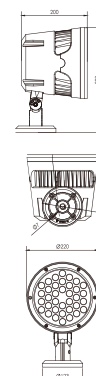

MODEL	POWER	LUMENS SYSTEM(lm)	LUMENS SOURCE(lm)
FENAO 3	3	270*	405*
FENAO 6	6	540*	810*
FENAO 10	10	900*	1350*
FENAO 20	20	1800*	2700*
FENAO 45	45	4050*	6075*
FENAO 86	86	7740*	11610*
FENAO 100	100	9000*	13500*

*3000K CRI90 Ta=25°C SDCM3

ORDER OPTIONS:

When ordering, please fill in the parameters in bracket in this order:

EXAMPLE: FENAO XS32.5 927GR

MODEL	SIZE	POWER	ANGLE	DIMMING	CRI	KELVIN	HOUSING	GLARE PROTECTION
FENAO	XS	3	2.5	-	9	27	GR	-
FENAO (FENAO)	XS (XS) S (S) M (M) L (L) XL (XL) XXL (XXL)	3W for XS (3) 6W for S (6) 10W for M (10) 20W for L (20) 45W for XL (45) 86W for XXL (86) 100W for XXL (100)	2.5° (2.5) 3.5° (3.5) 5° (5) 10° (10) 15° (15) 20° (20) 30° (30) 40° (40) 1x10° (1x10) 1x40° (1x40) 1x60° (1x60) 10x60° (10x60)	ONN/OFF (-) TRIAC (TR) DALI (DA) 0/1-10V (110) ZIGBEE(ZG)	CRI 90(9) CRI 80(8)	2700K(27) 3000K(30) 4000K(40)	GREY (GR) WHITE (WT) BLACK (BK) Any RAL (RALXXXX)	None (-) Honeycomb grill (HG) Anti-glare shield (SH)

LED OUTDOOR FLOODLIGHT FENAO

LED architectural light

FENAO XXL

FENAO XL

FENAO L

STRADO M

FENAO S

FENAO XS