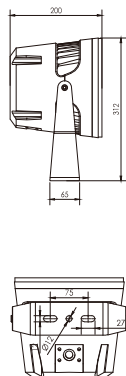

LED OUTDOOR FLOODLIGHT FENAO

LED architectural light

FENAO XXL