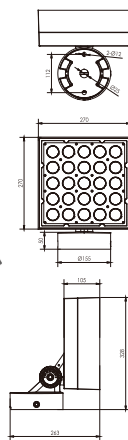

LED OUTDOOR FLOODLIGHT HEDON

LAMP **IA** tech

LED architectural light

HEDON XL