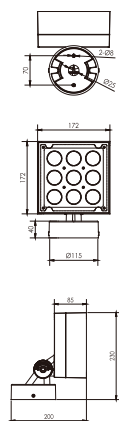

LED OUTDOOR FLOODLIGHT HEDON

LAMP **IA** tech

LED architectural light

HEDON XL

HEDON L

HEDON M

HEDON S

HEDON XS