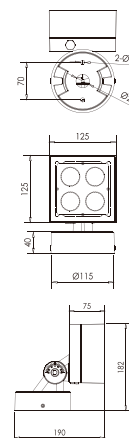

LED OUTDOOR FLOODLIGHT HEDON

LAMP **IA** tech

LED architectural light

HEDON XL

HEDON L

HEDON M

HEDON S

HEDON XS