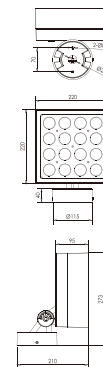

LED OUTDOOR FLOODLIGHT HEDON

LAMP **IA** tech

LED architectural light

HEDON XL

HEDON L

HEDON M

HEDON S

HEDON XS