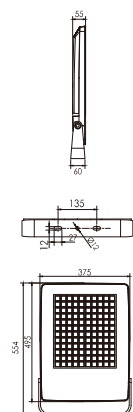

LED OUTDOOR FLOODLIGHT REFON

LED architectural light

REFON L