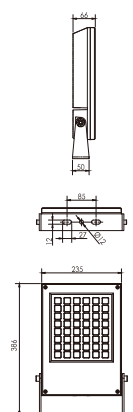

LED OUTDOOR FLOODLIGHT REFON

LED architectural light

REFON L

REFON M

REFON S