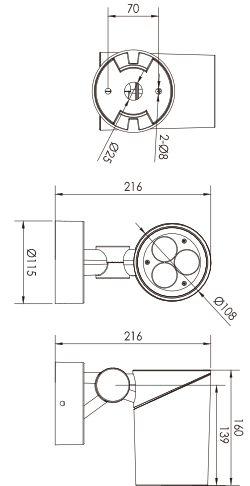

LED OUTDOOR FLOODLIGHT STALO

LAMPPIA **tech**

LED architectural light

STALO M

STALO L

STALO XL