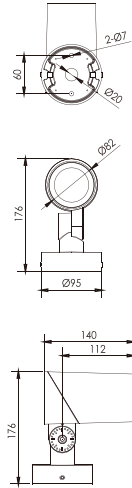

LED OUTDOOR FLOODLIGHT STALO

LAMPPIA **tech**

LED architectural light

STALO M