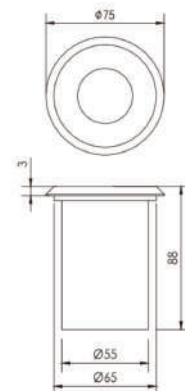

LED OUTDOOR INGROUND LIGHT GROEN

LED architectural light

LAMP **IA** tech

GROEN XL

GROEN L

GROEN M