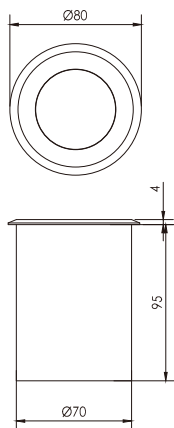

LED OUTDOOR INGROUND LIGHT GROEN

LED architectural light

LAMP **IA** tech

GROEN XL