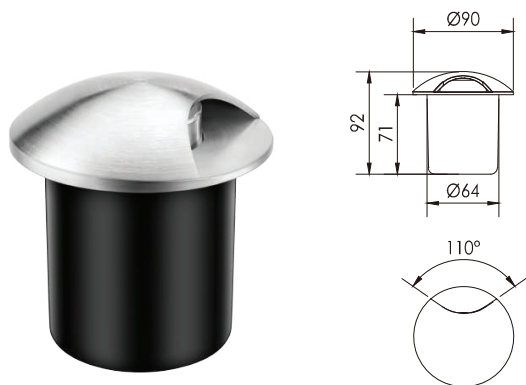

LED OUTDOOR INGROUND LIGHT HERON

LED architectural light

HERON TYPE A