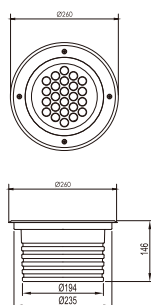

LED OUTDOOR INGROUND LIGHT KRAEN

LED architectural light

KRAEN XXL

KRAEN L