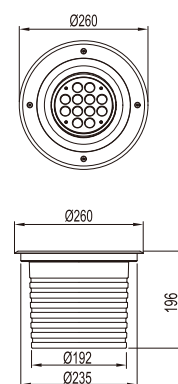

LED OUTDOOR INGROUND LIGHT KRAEN

LED architectural light

KRAEN XXL

KRAEN M