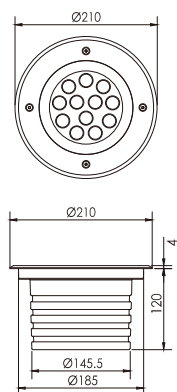

LED OUTDOOR INGROUND LIGHT KRAEN

LED architectural light

KRAEN XXL

KRAEN S