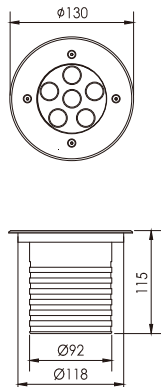

LED OUTDOOR INGROUND LIGHT KRAEN

LED architectural light

KRAEN XXL

KRAEN XXS