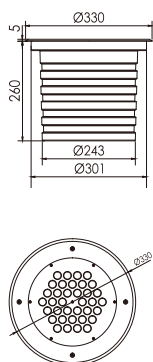

LED OUTDOOR INGROUND LIGHT KRAEN

LED architectural light

KRAEN XXL