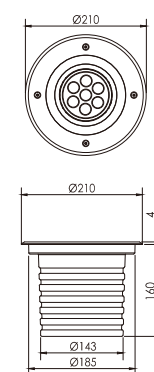

LED OUTDOOR INGROUND LIGHT KRAEN

LED architectural light

KRAEN XXL

KRAEN XS