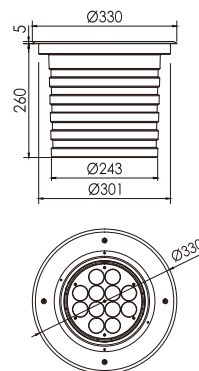

LED OUTDOOR INGROUND LIGHT KRAEN

LED architectural light

KRAEN XXL

KRAEN XL