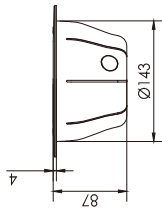

LED OUTDOOR INGROUND POOL LIGHT DONO

LAMP I A tech

LED architectural light

DONO L