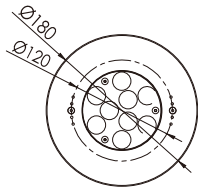

LED OUTDOOR INGROUND POOL LIGHT DONO

LAMP I A tech

LED architectural light

DONO L