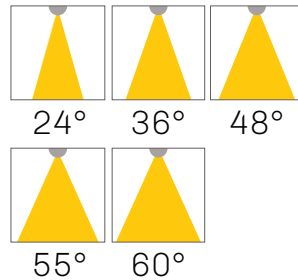

LED SPOT LIGHT

ADEON

Ideal use for hotel, restaurant, shops, offices and home lighting.

- Power 28-55W 220-240VAC 50/60Hz
- Luminous efficiency 85-100lm/W
- SDCM 3 (MacAdam)
- Flicker free LED driver
- Temperature -15°C +35°C
- Lifespan: 50 000 L80/B50 (Ta=25°C)
- Cover IP20
- Options: ON/OFF/ TRIAC/ DALI/ 1-10V/ ZIGBEE
- LED driver with high PF, low THD, small ripple and flicker free as standard option
- Different type of diffusers including prismatic diffuser UGR19 and wallwasher linear lens
- Color temperature range in standard on stock 2700K, 3000K and 4000K, or custom temperature colors from 2200K up to 6500K (on demand)
- High color rendering index over CRI90+ (STANDARD) or CRI80+/CRI95+ (on demand)
- Standard LED SMD technology
- Neverending line or custom shapes of luminaire system
- Separated high quality driver and LEDs for better heat management and optional service
- Aluminium body for better heat dissipation
- Lamp colors – Matt Black, Matt White (standard), RAL(option)
- Installation accessories - recessed

INSTALLATION

REFLECTOR

SIZE

MODEL	WATTS(W)	LUMENS SYSTEM(lm)	LUMENS SOURCE(lm)	SIZE(LxWxH) mm
ADEON 28W	28	2940*	3780*	165x165x111,62
ADEON 35W	35	3675*	4725*	165x165x111,62
ADEON 40W	40	4200*	5400*	165x165x111,62
ADEON 43W	43	4515*	5805*	165x165x111,62
ADEON 50W	50	5250*	6750*	165x165x111,62
ADEON 55W	55	5775*	7425*	165x165x111,62

*3000K CRI90 Ta=25°C SDCM3

ORDER OPTIONS:

When ordering, please fill in the parameters in bracket in this order:

EXAMPLE: HEDOS 2824 927G

MODEL	POWER	ANGLE	DIMMING	CRI	KELVIN	HOUSING	INSTALLATION
HEDOS	28	24	-	9	27	G	-
HEDOS (HEDOS)	28W (28)	24° (24)	ONN/OFF (-)	CRI 90(9)	2700K(27)	Matt gray(G)	Recessed installation (-)
	35W (35)	36° (36)	TRIAC (TR)		3000K(30)	Matt black(B)	
	40W (40)	48° (48)	DALI (DA)		4000K(40)	RAL(RALXXXX)	
	43W (43)	55° (55)	0/1-10V (110)				
	50W (50)	60° (60)	ZIGBEE(ZG)				
	55W (55)						