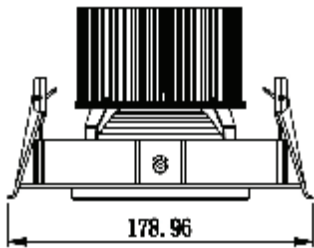

LED SPOT LIGHT

ADEON

Ideal use for hotel, restaurant, shops, offices and home lighting.

- Power 28-55W 220-240VAC 50/60Hz
- Luminous efficiency 85-100lm/W
- SDCM 3 (MacAdam)
- Flicker free LED driver
- Temperature -15°C +35°C
- Lifespan: 50 000 L80/B50 (Ta=25°C)
- Cover IP20
- Options: ON/OFF/ TRIAC/ DALI/ 1-10V/ ZIGBEE
- LED driver with high PF, low THD, small ripple and flicker free as standard option
- Different type of diffusers including prismatic diffuser UGR19 and wallwasher linear lens
- Color temperature range in standard on stock 2700K, 3000K and 4000K, or custom temperature colors from 2200K up to 6500K (on demand)
- High color rendering index over CRI90+ (STANDARD) or CRI80+/CRI95+ (on demand)
- Standard LED SMD technology
- Neverending line or custom shapes of luminaire system
- Separated high quality driver and LEDs for better heat management and optional service
- Aluminium body for better heat dissipation
- Lamp colors – Matt Black, Matt White (standard), RAL(option)
- Installation accessories - recessed

INSTALLATION

REFLECTOR

SIZE

MODEL	WATTS(W)	LUMENS SYSTEM(lm)	LUMENS SOURCE(lm)	SIZE(LxWxH) mm
ADEON 28W	28	2940*	3780*	165x165x111,62
ADEON 35W	35	3675*	4725*	165x165x111,62
ADEON 40W	40	4200*	5400*	165x165x111,62
ADEON 43W	43	4515*	5805*	165x165x111,62
ADEON 50W	50	5250*	6750*	165x165x111,62
ADEON 55W	55	5775*	7425*	165x165x111,62