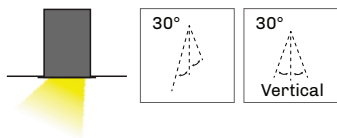

INSTALLATION