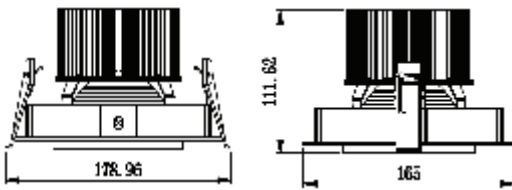

LED ADJUSTABLE SPOT LIGHT HEDOS

Ideal use for hotel, restaurant, shops, offices and home lighting.

- Power 28-55 W 220-240VAC 50/60 Hz
- Luminous efficiency 85-100 lm/W
- SDCM 3 (MacAdam)
- Flicker free LED driver
- Temperature -15 °C +35 °C
- Lifespan: 50 000 L80/B50 (Ta=25 °C)
- Cover IP20
- Options: ON/OFF/ TRIAC/ DALI/ 1-10V/ ZIGBEE
- LED driver with high PF, low THD, small ripple and flicker free as standard option
- Different type of diffusers including prismatic diffuser UGR19 and wallwasher linear lens
- Color temperature range in standard on stock 2700K, 3000K and 4000K, or custom temperature colors from 2200K up to 6500K (on demand)
- High color rendering index over CRI90+ (STANDARD) or CRI80+/CRI95+ (on demand)
- Standard LED SMD technology
- Neverending line or custom shapes of luminaire system
- Separated high quality driver and LEDs for better heat management and optional service
- Aluminium body for better heat dissipation
- Lamp colors – Matt Black, Matt White (standard), RAL(option)
- Installation accessories - recessed

INSTALLATION

REFLECTOR

SIZE

MODEL	POWER(W)	LUMENS SYSTEM(lm)	LUMENS SOURCE(lm)	SIZE(LxWxH) mm
HEDOS 28	28	2940*	3780*	165x165x111,62
HEDOS 37	37	3885*	4995*	165x165x111,62
HEDOS 40	40	4200*	5400*	165x165x111,62
HEDOS 43	43	4515*	5805*	165x165x111,62
HEDOS 50	50	5250*	6750*	165x165x111,62
HEDOS 55	55	5775*	7425*	165x165x111,62