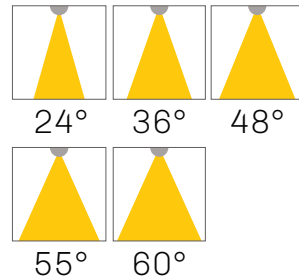

LED ADJUSTABLE SPOT LIGHT HEDOS

Ideal use for hotel, restaurant, shops, offices and home lighting.

- Power 28-55 W 220-240VAC 50/60 Hz
- Luminous efficiency 85-100 lm/W
- SDCM 3 (MacAdam)
- Flicker free LED driver
- Temperature -15 °C +35 °C
- Lifespan: 50 000 L80/B50 (Ta=25 °C)
- Cover IP20
- Options: ON/OFF/ TRIAC/ DALI/ 1-10V/ ZIGBEE
- LED driver with high PF, low THD, small ripple and flicker free as standard option
- Different type of diffusers including prismatic diffuser UGR19 and wallwasher linear lens
- Color temperature range in standard on stock 2700K, 3000K and 4000K, or custom temperature colors from 2200K up to 6500K (on demand)
- High color rendering index over CRI90+ (STANDARD) or CRI80+/CRI95+ (on demand)
- Standard LED SMD technology
- Neverending line or custom shapes of luminaire system
- Separated high quality driver and LEDs for better heat management and optional service
- Aluminium body for better heat dissipation
- Lamp colors – Matt Black, Matt White (standard), RAL(option)
- Installation accessories - recessed

INSTALLATION

REFLECTOR

SIZE

MODEL	POWER(W)	LUMENS SYSTEM(lm)	LUMENS SOURCE(lm)	SIZE(LxWxH) mm
HEDOS 28	28	2940*	3780*	165x165x111,62
HEDOS 37	37	3885*	4995*	165x165x111,62
HEDOS 40	40	4200*	5400*	165x165x111,62
HEDOS 43	43	4515*	5805*	165x165x111,62
HEDOS 50	50	5250*	6750*	165x165x111,62
HEDOS 55	55	5775*	7425*	165x165x111,62

*3000K CRI90 Ta=25°C SDCM3

ORDER OPTIONS:

When ordering, please fill in the parameters in bracket in this order:

EXAMPLE: HEDOS 2824 927 W

MODEL	POWER	ANGLE	DIMMING	CRI	KELVIN	HOUSING	INSTALLATION
HEDOS	28	24	-	9	27	W	-
HEDOS (HEDOS)	28W (28) 37W (37) 40W (40) 43W (43) 50W (50) 55W (55)	24° (24) 36° (36) 48° (48) 55° (55) 60° (60)	ONN/OFF (-) TRIAC (TR) DALI (DA) 0/1-10V (110) ZIGBEE(ZG)	CRI 90(9)	2700K(27) 3000K(30) 4000K(40)	Matt gray(G) Matt black(B) RAL(RALXXXX)	Recessed installation (-)