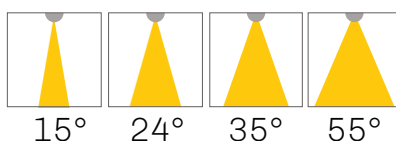

# LED SPOT LIGHT SPIRO

Ideal use for hotel, restaurant, shops, offices and home lighting.

- Power 9 W 220-240 VAC 50/60Hz
- Luminous efficiency 85-100 lm/W
- SDCM 3 (MacAdam)
- Flicker free LED driver
- Temperature -15 °C +35 °C
- Lifespan: 50 000 L80/B50 (Ta=25 °C)
- Cover: IP20
- Options: ON/OFF/ TRIAC/ DALI/ 1-10V/ ZIGBEE
- LED driver with high PF, low THD, small ripple and flicker free as standard option
- Different type of diffusers including prismatic diffuser UGR19 and wallwasher linear lens
- Color temperature range in standard on stock 2700K, 3000K and 4000K, or custom temperature colors from 2200K up to 6500K (on demand)
- High color rendering index over CRI90+ (STANDARD) or CRI80+/CRI95+ (on demand)
- Standard LED SMD technology
- Neverending line or custom shapes of luminaire system
- Separated high quality driver and LEDs for better heat management and optional service
- Aluminium body for better heat dissipation
- Lamp colors – Matt Black, Matt White (standard), RAL(option)
- Installation accessories - recessed

## SIZE

MODEL	POWER(W)	LUMENS SYSTEM(lm)	LUMENS SOURCE(lm)	SIZE(LxWxH) mm
SPIRO 9W	9	810*	1170*	77x77x58

\*3000K CRI90 Ta=25°C SDCM3

### EXAMPLE: SPIRO 915 927W

MODEL	POWER	ANGLE	DIMMING	CRI	KELVIN	HOUSING	GLARE PROTECTION	INSTALLATION
SPIRO	9	15	-	9	27	W	-	-
SPIRO (SPIRO)	9W (9)	15° (15) 24° (24) 36° (36) 55° (55)	ONN/OFF (-) TRIAC (TR) DALI (DA) 0/1-10V (110) ZIGBEE(ZG)	CRI 90(9)	2700K(27) 3000K(30) 4000K(40)	Matt white(W) Matt black(B) RAL(RALXXXX)	None (-) Opal (O) Prismatic (PS) Elyptical (EL) Honeycomb grill (HG)	Recessed (-)