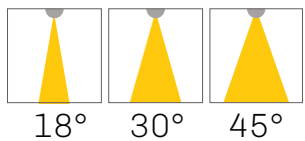

REFLECTOR

SIZE