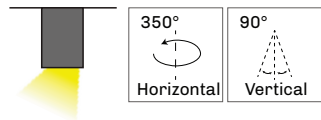

INSTALLATION