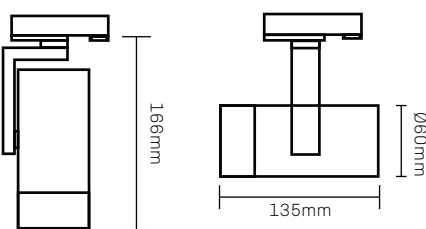

LED ADJUSTABLE TRACK SPOTLIGHT TYRION

Precise light distribution is perfect for highlighting artworks, exhibitions, art galleries, showrooms, stores, and other commercial applications.

- Power 10-12 W 220-240VAC 50/60 Hz
- Luminous efficiency 85-100 lm/W
- SDCM 3 (MacAdam)
- Flicker free LED driver
- Temperature -15 °C +35 °C
- Lifespan: 50 000 L80/B50 (Ta=25 °C)
- Cover IP20
- Options: ON/OFF/ TRIAC/ DALI/ 1-10V/ ZIGBEE
- LED driver with high PF, low THD, small ripple and flicker free as standard option
- Different type of diffusers including prismatic diffuser UGR19 and wallwasher linear lens
- Color temperature range in standard on stock 2700K, 3000K and 4000K, or custom temperature colors from 2200K up to 6500K (on demand)
- High color rendering index over CRI90+ (STANDARD) or CRI80+/CRI95+ (on demand)
- Standard LED SMD technology
- Neverending line or custom shapes of luminaire system
- Separated high quality driver and LEDs for better heat management and optional service
- Aluminium body for better heat dissipation
- Lamp colors – Matt Black, Matt White (standard), RAL(option)
- Installation accessories - recessed

INSTALLATION

REFLECTOR

SIZE

MODEL	POWER(W)	LUMENS SYSTEM(lm)	LUMENS SOURCE(lm)	SIZE(LxH) mm
TYRION 10W	10	1050*	1350*	135x60
TYRION 12W	12	1280*	1620*	135x60

*3000K CRI90 Ta=25C° SDCM3

ORDER OPTIONS:

When ordering, please fill in the parameters in bracket in this order:

EXAMPLE: TYRION 1215 927W

MODEL	POWER	ANGLE	DIMMING	CRI	KELVIN	HOUSING	INSTALLATION
TYRION	12	15	-	9	27	W	-
TYRION (TYRION)	12W - STANDARD (12) 10W - for TRIAC (10) Custom (CXXW)	15° (15) 24° (24) 36° (36) 55° (55)	ONN/OFF (-) TRIAC (TR) DALI (DA) 0/1-10V (110) ZIGBEE(ZG)	CRI 70 (7) CRI 80 (8) CRI 90 (9) CRI 95 (95) CRI 98 (98)	2700K(27) 3000K(30) 4000K(40)	Matt white(W) Matt black(B) RAL(RALXXXX)	Surface (-)