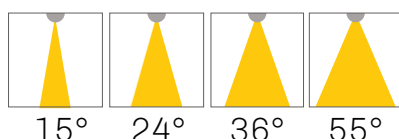

LED ADJUSTABLE TRACK SPOTLIGHT TYRION

Precise light distribution is perfect for highlighting artworks, exhibitions, art galleries, showrooms, stores, and other commercial applications.

- Power 10-12 W 220-240VAC 50/60 Hz
- Luminous efficiency 85-100 lm/W
- SDCM 3 (MacAdam)
- Flicker free LED driver
- Temperature -15 °C +35 °C
- Lifespan: 50 000 L80/B50 (Ta=25 °C)
- Cover IP20
- Options: ON/OFF/ TRIAC/ DALI/ 1-10V/ ZIGBEE
- LED driver with high PF, low THD, small ripple and flicker free as standard option
- Different type of diffusers including prismatic diffuser UGR19 and wallwasher linear lens
- Color temperature range in standard on stock 2700K, 3000K and 4000K, or custom temperature colors from 2200K up to 6500K (on demand)
- High color rendering index over CRI90+ (STANDARD) or CRI80+/CRI95+ (on demand)
- Standard LED SMD technology
- Neverending line or custom shapes of luminaire system
- Separated high quality driver and LEDs for better heat management and optional service
- Aluminium body for better heat dissipation
- Lamp colors – Matt Black, Matt White (standard), RAL(option)
- Installation accessories - recessed

INSTALLATION

REFLECTOR

SIZE

MODEL	POWER(W)	LUMENS SYSTEM(lm)	LUMENS SOURCE(lm)	SIZE(LxH) mm
TYRION 10W	10	1050*	1350*	135x60
TYRION 12W	12	1280*	1620*	135x60

*3000K CRI90 Ta=25C° SDCM3

ORDER OPTIONS:

When ordering, please fill in the parameters in bracket in this order:

EXAMPLE: TYRION 1215 927W

MODEL	POWER	ANGLE	DIMMING	CRI	KELVIN	HOUSING	INSTALLATION
TYRION	12	15	-	9	27	W	-
TYRION (TYRION)	12W - STANDARD (12) 10W - for TRIAC (10) Custom (CXXW)	15° (15) 24° (24) 36° (36) 55° (55)	ONN/OFF (-) TRIAC (TR) DALI (DA) 0/1-10V (110) ZIGBEE(ZG)	CRI 70 (7) CRI 80 (8) CRI 90 (9) CRI 95 (95) CRI 98 (98)	2700K(27) 3000K(30) 4000K(40)	Matt white(W) Matt black(B) RAL(RALXXXX)	Surface (-)