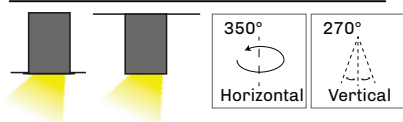

LED ADJUSTABLE TRACK SPOTLIGHT TYRION

Precise light distribution is perfect for highlighting artworks, exhibitions, art galleries, showrooms, stores, and other commercial applications.

- Power 10-12 W 220-240VAC 50/60 Hz
- Luminous efficiency 85-100 lm/W
- SDCM 3 (MacAdam)
- Flicker free LED driver
- Temperature -15 °C +35 °C
- Lifespan: 50 000 L80/B50 (Ta=25 °C)
- Cover IP20
- Options: ON/OFF/ TRIAC/ DALI/ 1-10V/ ZIGBEE
- LED driver with high PF, low THD, small ripple and flicker free as standard option
- Different type of diffusers including prismatic diffuser UGR19 and wallwasher linear lens
- Color temperature range in standard on stock 2700K, 3000K and 4000K, or custom temperature colors from 2200K up to 6500K (on demand)
- High color rendering index over CRI90+ (STANDARD) or CRI80+/CRI95+ (on demand)
- Standard LED SMD technology
- Neverending line or custom shapes of luminaire system
- Separated high quality driver and LEDs for better heat management and optional service
- Aluminium body for better heat dissipation
- Lamp colors – Matt Black, Matt White (standard), RAL(option)
- Installation accessories - recessed

INSTALLATION

REFLECTOR

SIZE

MODEL	POWER(W)	LUMENS SYSTEM(lm)	LUMENS SOURCE(lm)	SIZE(LxH) mm
TYRION 10W	10	1050*	1350*	135x60
TYRION 12W	12	1280*	1620*	135x60

*3000K CRI90 Ta=25C° SDCM3

ORDER OPTIONS:

When ordering, please fill in the parameters in bracket in this order:

EXAMPLE: TYRION 1215 927W

MODEL	POWER	ANGLE	DIMMING	CRI	KELVIN	HOUSING	INSTALLATION
TYRION	12	15	-	9	27	W	-
TYRION (TYRION)	12W - STANDARD (12) 10W - for TRIAC (10) Custom (CXXW)	15° (15) 24° (24) 36° (36) 55° (55)	ONN/OFF (-) TRIAC (TR) DALI (DA) 0/1-10V (110) ZIGBEE(ZG)	CRI 70 (7) CRI 80 (8) CRI 90 (9) CRI 95 (95) CRI 98 (98)	2700K(27) 3000K(30) 4000K(40)	Matt white(W) Matt black(B) RAL(RALXXXX)	Surface (-)