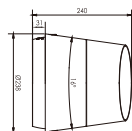

LED OUTDOOR TREELIGHT GARO

LAMPIA tech

LED architectural light

GARO XL