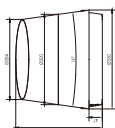

LED OUTDOOR TREELIGHT GARO

LAMPIA tech

LED architectural light

GARO XL

GARO L

GARO M

GARO S