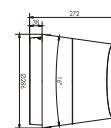

LED OUTDOOR TREELIGHT GARO

LAMPIA tech

LED architectural light

GARO XL

GARO L

GARO M

GARO S