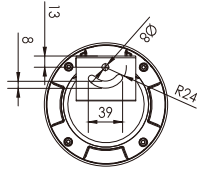

LED OUTDOOR UNDERWATER LIGHT

SAFO

LED architectural light

SAFO L