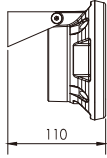

LED OUTDOOR UNDERWATER LIGHT

SAFO

LED architectural light

SAFO L