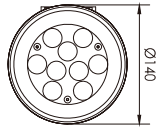

LED OUTDOOR UNDERWATER LIGHT

SAFO

LED architectural light

SAFO L