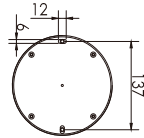

LED OUTDOOR WALL LIGHT WOLDEN

LED architectural light

LAMPPIA **tech**

WOLDEN L