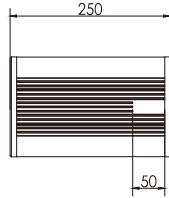

LED OUTDOOR WALL LIGHT WOLDEN

LED architectural light

LAMPPIA **tech**

WOLDEN L