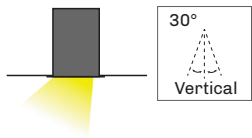

LED SPOT ADJUSTABLE DOWNLIGHT

Suitable for standard recessed spotlight installation for hotel, restaurant and home lighting.

- Power 8-12W 220-240VAC 50/60Hz
- LED surface spotlight
- Luminous efficiency 85-100lm/W
- SDCM 3 (MacAdam)
- Flicker free LED driver
- Temperature -15°C +35°C
- Lifespan: 50 000 L80/B50 (Ta=25°C)
- Cover IP20
- Options: ON/OFF/ TRIAC/ DALI/ 1-10V/ ZIGBEE
- LED driver with high PF, low THD, small ripple and flicker free as standard option
- Different type of diffusers including prismatic diffuser or honeycomb
- Color temperature range in standard on stock 2700K, 3000K and 4000K, or custom temperature colors from 2200K up to 6500K (on demand)
- High color rendering index over CRI90+ (STANDARD) or CRI80+/CRI95+ (on demand)
- Standard LED COB technology
- Separated high quality driver and LEDs for better heat management and optional service
- Aluminium body for better heat dissipation
- Lamp colors – Matt Black, Matt White (standard), RAL(option)

INSTALLATION

REFLECTOR

SIZE

MODEL	WATTS(W)	LUMENS SYSTEM(lm)	SIZE(ØxH) mm
SELVO D S	8	720*	85x85x90,5
SELVO D M	12	1080*	85x85x105,5

*3000K CRI90 Ta=25°C SDCM3

ORDER OPTIONS:

When ordering, please fill in the parameters in bracket in this order:

EXAMPLE: SELVO D S15 827WH

MODEL	POWER	ANGLE	DIMMING	CRI	KELVIN	HOUSING	GLARE PROTECION	INSTALLATION
SELVO D	S	15	-	9	27	W	H	-
SELVO D (SELVO D)	S 8W (S) M 12W (M)	15° (15) 24° (24) 38° (38) 60° (60)	ON/OFF (-) TRIAC (TR) DALI (DA) 0/1-10V (110)	CRI 90(9) CRI 80(8)	2700K(27) 3000K(30) 4000K(40)	Matt white(W) Matt black(B) RAL(RALXXXX)	Honeycomb (H) Opal glass (O) Frozen glass (F) Prismatic glass (P) None (-)	Surface (-)