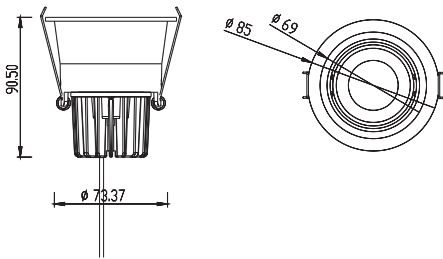

LED SPOT ADJUSTABLE DOWNLIGHT

Suitable for standard recessed spotlight installation for hotel, restaurant and home lighting.

- Power 8-12W 220-240VAC 50/60Hz
- LED surface spotlight
- Luminous efficiency 85-100lm/W
- SDCM 3 (MacAdam)
- Flicker free LED driver
- Temperature -15°C +35°C
- Lifespan: 50 000 L80/B50 (Ta=25°C)
- Cover IP20
- Options: ON/OFF/ TRIAC/ DALI/ 1-10V/ ZIGBEE
- LED driver with high PF, low THD, small ripple and flicker free as standard option
- Different type of diffusers including prismatic diffuser or honeycomb
- Color temperature range in standard on stock 2700K, 3000K and 4000K, or custom temperature colors from 2200K up to 6500K (on demand)
- High color rendering index over CRI90+ (STANDARD) or CRI80+/CRI95+ (on demand)
- Standard LED COB technology
- Separated high quality driver and LEDs for better heat management and optional service
- Aluminium body for better heat dissipation
- Lamp colors – Matt Black, Matt White (standard), RAL(option)

INSTALLATION

REFLECTOR

SIZE

MODEL	WATTS(W)	LUMENS SYSTEM(lm)	SIZE(ØxH) mm
SELVO D S	8	720*	85x85x90,5
SELVO D M	12	1080*	85x85x105,5

*3000K CRI90 Ta=25°C SDCM3

ORDER OPTIONS:

When ordering, please fill in the parameters in bracket in this order:

EXAMPLE: SELVO D S15 827WH

MODEL	POWER	ANGLE	DIMMING	CRI	KELVIN	HOUSING	GLARE PROTECION	INSTALLATION
SELVO D	S	15	-	9	27	W	H	-
SELVO D (SELVO D)	S 8W (S) M 12W (M)	15° (15) 24° (24) 38° (38) 60° (60)	ON/OFF (-) TRIAC (TR) DALI (DA) 0/1-10V (110)	CRI 90(9) CRI 80(8)	2700K(27) 3000K(30) 4000K(40)	Matt white(W) Matt black(B) RAL(RALXXXX)	Honeycomb (H) Opal glass (O) Frozen glass (F) Prismatic glass (P) None (-)	Surface (-)