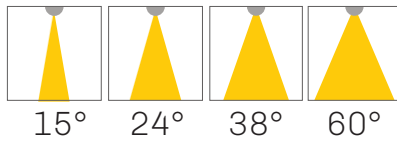

LED SPOT ADJUSTABLE DOWNLIGHT

Suitable for standard recessed spotlight installation for hotel, restaurant and home lighting.

- Power 8-12W 220-240VAC 50/60Hz
- LED surface spotlight
- Luminous efficiency 85-100lm/W
- SDCM 3 (MacAdam)
- Flicker free LED driver
- Temperature -15°C +35°C
- Lifespan: 50 000 L80/B50 (Ta=25°C)
- Cover IP20
- Options: ON/OFF/ TRIAC/ DALI/ 1-10V/ ZIGBEE
- LED driver with high PF, low THD, small ripple and flicker free as standard option
- Different type of diffusers including prismatic diffuser or honeycomb
- Color temperature range in standard on stock 2700K, 3000K and 4000K, or custom temperature colors from 2200K up to 6500K (on demand)
- High color rendering index over CRI90+ (STANDARD) or CRI80+/CRI95+ (on demand)
- Standard LED COB technology
- Separated high quality driver and LEDs for better heat management and optional service
- Aluminium body for better heat dissipation
- Lamp colors – Matt Black, Matt White (standard), RAL(option)

INSTALLATION

REFLECTOR

SIZE

MODEL	WATTS(W)	LUMENS SYSTEM(lm)	SIZE(ØxH) mm
SELVO D S	8	720*	85x85x90,5
SELVO D M	12	1080*	85x85x105,5

*3000K CRI90 Ta=25°C SDCM3

ORDER OPTIONS:

When ordering, please fill in the parameters in bracket in this order:

EXAMPLE: SELVO D S15 827WH

MODEL	POWER	ANGLE	DIMMING	CRI	KELVIN	HOUSING	GLARE PROTECION	INSTALLATION
SELVO D	S	15	-	9	27	W	H	-
SELVO D (SELVO D)	S 8W (S) M 12W (M)	15° (15) 24° (24) 38° (38) 60° (60)	ON/OFF (-) TRIAC (TR) DALI (DA) 0/1-10V (110)	CRI 90(9) CRI 80(8)	2700K(27) 3000K(30) 4000K(40)	Matt white(W) Matt black(B) RAL(RALXXXX)	Honeycomb (H) Opal glass (O) Frozen glass (F) Prismatic glass (P) None (-)	Surface (-)