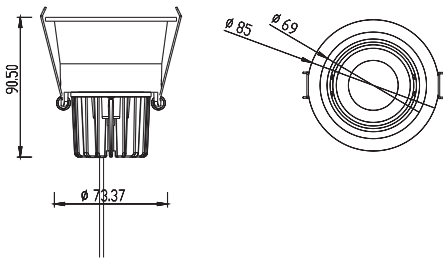

LED SPOT ADJUSTABLE DOWNLIGHT

Suitable for standard recessed spotlight installation for hotel, restaurant and home lighting.

- Power 8W 220-240VAC 50/60Hz
- LED surface spotlight
- Luminous efficiency 85-100lm/W
- SDCM 3 (MacAdam)
- Flicker free LED driver
- Temperature -15°C +35°C
- Lifespan: 50 000 L80/B50 (Ta=25°C)
- Cover IP20
- Options: ON/OFF/ TRIAC/ DALI/ 1-10V/ ZIGBEE
- LED driver with high PF, low THD, small ripple and flicker free as standard option
- Different type of diffusers including prismatic diffuser or honeycomb
- Color temperature range in standard on stock 2700K, 3000K and 4000K, or custom temperature colors from 2200K up to 6500K (on demand)
- High color rendering index over CRI90+ (STANDARD) or CRI80+/CRI95+ (on demand)
- Standard LED COB technology
- Separated high quality driver and LEDs for better heat management and optional service
- Aluminium body for better heat dissipation
- Lamp colors – Matt Black, Matt White (standard), RAL(option)
- Installation accessories - recessed

INSTALLATION

REFLECTOR

SIZE

MODEL	WATTS(W)	LUMENS SYSTEM(lm)	SIZE(ØxH) mm
SELVO ADJ	8	720*	85x90,5

*3000K CRI90 Ta=25°C SDCM3

ORDER OPTIONS:

When ordering, please fill in the parameters in bracket in this order:

EXAMPLE: SELVO ADJ 815 927WH

MODEL	POWER	ANGLE	DIMMING	CRI	KELVIN	HOUSING	GLARE PROTECTION	INSTALLATION
SELVO ADJ	8	15	-	9	27	W	H	-
SELVO ADJ (SELVO ADJ)	8W (8)	15° (15) 24° (24) 38° (38) 60° (60)	ON/OFF (-) TRIAC (TR) DALI (DA) 0/1-10V (110)	CRI 90(9) CRI 80(8)	2700K(27) 3000K(30) 4000K(40)	Matt white(W) Matt black(B) RAL(RALXXXX)	Honeycomb (H) Opal glass (O) Frozen glass (F) Prismatic glass (P) None (-)	Surface (-)