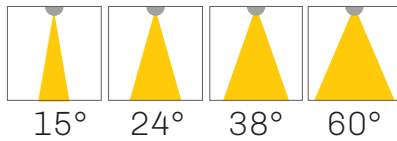

LED SPOT ADJUSTABLE DOWNLIGHT

Suitable for standard recessed spotlight installation for hotel, restaurant and home lighting.

- Power 8W 220-240VAC 50/60Hz
- LED surface spotlight
- Luminous efficiency 85-100lm/W
- SDCM 3 (MacAdam)
- Flicker free LED driver
- Temperature -15°C +35°C
- Lifespan: 50 000 L80/B50 (Ta=25°C)
- Cover IP20
- Options: ON/OFF/ TRIAC/ DALI/ 1-10V/ ZIGBEE
- LED driver with high PF, low THD, small ripple and flicker free as standard option
- Different type of diffusers including prismatic diffuser or honeycomb
- Color temperature range in standard on stock 2700K, 3000K and 4000K, or custom temperature colors from 2200K up to 6500K (on demand)
- High color rendering index over CRI90+ (STANDARD) or CRI80+/CRI95+ (on demand)
- Standard LED COB technology
- Separated high quality driver and LEDs for better heat management and optional service
- Aluminium body for better heat dissipation
- Lamp colors – Matt Black, Matt White (standard), RAL(option)
- Installation accessories - recessed

INSTALLATION

REFLECTOR

SIZE

MODEL	WATTS(W)	LUMENS SYSTEM(lm)	SIZE(ØxH) mm
SELVO ADJ	8	720*	85x90,5

*3000K CRI90 Ta=25°C SDCM3

ORDER OPTIONS:

When ordering, please fill in the parameters in bracket in this order:

EXAMPLE: SELVO ADJ 815 927WH

MODEL	POWER	ANGLE	DIMMING	CRI	KELVIN	HOUSING	GLARE PROTECTION	INSTALLATION
SELVO ADJ	8	15	-	9	27	W	H	-
SELVO ADJ (SELVO ADJ)	8W (8)	15° (15) 24° (24) 38° (38) 60° (60)	ON/OFF (-) TRIAC (TR) DALI (DA) 0/1-10V (110)	CRI 90(9) CRI 80(8)	2700K(27) 3000K(30) 4000K(40)	Matt white(W) Matt black(B) RAL(RALXXXX)	Honeycomb (H) Opal glass (O) Frozen glass (F) Prismatic glass (P) None (-)	Surface (-)