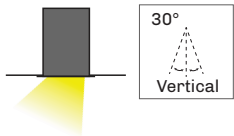

LED SPOT ADJUSTABLE DOWNLIGHT

Suitable for standard recessed spotlight installation for hotel, restaurant and home lighting.

- Power 8W 220-240VAC 50/60Hz
- LED surface spotlight
- Luminous efficiency 85-100lm/W
- SDCM 3 (MacAdam)
- Flicker free LED driver
- Temperature -15°C +35°C
- Lifespan: 50 000 L80/B50 (Ta=25°C)
- Cover IP20
- Options: ON/OFF/ TRIAC/ DALI/ 1-10V/ ZIGBEE
- LED driver with high PF, low THD, small ripple and flicker free as standard option
- Different type of diffusers including prismatic diffuser or honeycomb
- Color temperature range in standard on stock 2700K, 3000K and 4000K, or custom temperature colors from 2200K up to 6500K (on demand)
- High color rendering index over CRI90+ (STANDARD) or CRI80+/CRI95+ (on demand)
- Standard LED COB technology
- Separated high quality driver and LEDs for better heat management and optional service
- Aluminium body for better heat dissipation
- Lamp colors – Matt Black, Matt White (standard), RAL(option)
- Installation accessories - recessed

INSTALLATION

REFLECTOR

SIZE

MODEL	WATTS(W)	LUMENS SYSTEM(lm)	SIZE(ØxH) mm
SELVO ADJ	8	720*	85x90,5

*3000K CRI90 Ta=25°C SDCM3

ORDER OPTIONS:

When ordering, please fill in the parameters in bracket in this order: