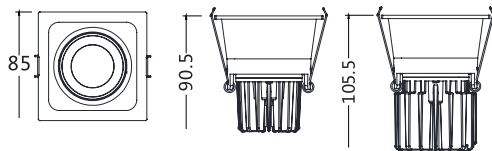

SELVO DQS

LAMPPIA **tech**

LED SPOT ADJUSTABLE DOWNLIGHT

Suitable for standard recessed spotlight installation for hotel, restaurant and home lighting.

- Power 8-12W 220-240VAC 50/60Hz
- LED surface spotlight
- Luminous efficiency 85-100lm/W
- SDCM 3 (MacAdam)
- Flicker free LED driver
- Temperature -15°C +35°C
- Lifespan: 50 000 L80/B50 (Ta=25°C)
- Cover IP20
- Options: ON/OFF/ TRIAC/ DALI/ 1-10V/ ZIGBEE
- LED driver with high PF, low THD, small ripple and flicker free as standard option
- Different type of diffusers including prismatic diffuser or honeycomb
- Color temperature range in standard on stock 2700K, 3000K and 4000K, or custom temperature colors from 2200K up to 6500K (on demand)
- High color rendering index over CRI90+ (STANDARD) or CRI80+/CRI95+ (on demand)
- Standard LED COB technology
- Separated high quality driver and LEDs for better heat management and optional service
- Aluminium body for better heat dissipation
- Lamp colors – Matt Black, Matt White (standard), RAL(option)
- Installation accessories - recessed

INSTALLATION

REFLECTOR

SIZE

MODEL	WATTS(W)	LUMENS SYSTEM(lm)	SIZE(LxWxH) mm
SELVO DQ S	8	720*	85x85x90,5
SELVO DQ M	12	1080*	85x85x105,5

*3000K CRI90 Ta=25C° SDCM3

ORDER OPTIONS:

When ordering, please fill in the parameters in bracket in this order:

EXAMPLE: SELVO DQS S15 927WH

MODEL	POWER	ANGLE	DIMMING	CRI	KELVIN	HOUSING	GLARE PROTECTION	INSTALLATION
SELVO DQS	S	15	-	9	27	W	H	-
SELVO DQS (SELVO DQS)	S 8W (S) M 12W (M)	15° (15) 24° (24) 38° (38) 60° (60)	ON/OFF (-) TRIAC (TR) DALI (DA) 0/1-10V (110)	CRI 90(9) CRI 80(8)	2700K(27) 3000K(30) 4000K(40)	Matt white(W) Matt black(B) RAL(RALXXXX)	Honeycomb (H) Opal glass (O) Frozen glass (F) Prismatic glass (P) None (-)	Surface (-)