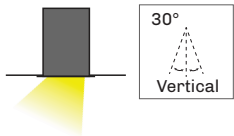

SELVO DQS

LAMPPIA **tech**

LED SPOT ADJUSTABLE DOWNLIGHT

Suitable for standard recessed spotlight installation for hotel, restaurant and home lighting.

- Power 8-12W 220-240VAC 50/60Hz
- LED surface spotlight
- Luminous efficiency 85-100lm/W
- SDCM 3 (MacAdam)
- Flicker free LED driver
- Temperature -15°C +35°C
- Lifespan: 50 000 L80/B50 (Ta=25°C)
- Cover IP20
- Options: ON/OFF/ TRIAC/ DALI/ 1-10V/ ZIGBEE
- LED driver with high PF, low THD, small ripple and flicker free as standard option
- Different type of diffusers including prismatic diffuser or honeycomb
- Color temperature range in standard on stock 2700K, 3000K and 4000K, or custom temperature colors from 2200K up to 6500K (on demand)
- High color rendering index over CRI90+ (STANDARD) or CRI80+/CRI95+ (on demand)
- Standard LED COB technology
- Separated high quality driver and LEDs for better heat management and optional service
- Aluminium body for better heat dissipation
- Lamp colors – Matt Black, Matt White (standard), RAL(option)
- Installation accessories - recessed

INSTALLATION

REFLECTOR

SIZE

MODEL	WATTS(W)	LUMENS SYSTEM(lm)	SIZE(LxWxH) mm
SELVO DQ S	8	720*	85x85x90,5
SELVO DQ M	12	1080*	85x85x105,5

*3000K CRI90 Ta=25C° SDCM3

ORDER OPTIONS:

When ordering, please fill in the parameters in bracket in this order:

EXAMPLE: SELVO DQS S15 927WH

MODEL	POWER	ANGLE	DIMMING	CRI	KELVIN	HOUSING	GLARE PROTECTION	INSTALLATION
SELVO DQS	S	15	-	9	27	W	H	-
SELVO DQS (SELVO DQS)	S 8W (S) M 12W (M)	15° (15) 24° (24) 38° (38) 60° (60)	ON/OFF (-) TRIAC (TR) DALI (DA) 0/1-10V (110)	CRI 90(9) CRI 80(8)	2700K(27) 3000K(30) 4000K(40)	Matt white(W) Matt black(B) RAL(RALXXXX)	Honeycomb (H) Opal glass (O) Frozen glass (F) Prismatic glass (P) None (-)	Surface (-)