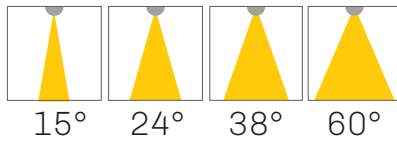

SELVO DQS

LAMPPIA **tech**

LED SPOT ADJUSTABLE DOWNLIGHT

Suitable for standard recessed spotlight installation for hotel, restaurant and home lighting.

- Power 8-12W 220-240VAC 50/60Hz
- LED surface spotlight
- Luminous efficiency 85-100lm/W
- SDCM 3 (MacAdam)
- Flicker free LED driver
- Temperature -15°C +35°C
- Lifespan: 50 000 L80/B50 (Ta=25°C)
- Cover IP20
- Options: ON/OFF/ TRIAC/ DALI/ 1-10V/ ZIGBEE
- LED driver with high PF, low THD, small ripple and flicker free as standard option
- Different type of diffusers including prismatic diffuser or honeycomb
- Color temperature range in standard on stock 2700K, 3000K and 4000K, or custom temperature colors from 2200K up to 6500K (on demand)
- High color rendering index over CRI90+ (STANDARD) or CRI80+/CRI95+ (on demand)
- Standard LED COB technology
- Separated high quality driver and LEDs for better heat management and optional service
- Aluminium body for better heat dissipation
- Lamp colors – Matt Black, Matt White (standard), RAL(option)
- Installation accessories - recessed

INSTALLATION

REFLECTOR

SIZE

MODEL	WATTS(W)	LUMENS SYSTEM(lm)	SIZE(LxWxH) mm
SELVO DQ S	8	720*	85x85x90,5
SELVO DQ M	12	1080*	85x85x105,5

*3000K CRI90 Ta=25C° SDCM3

ORDER OPTIONS:

When ordering, please fill in the parameters in bracket in this order:

EXAMPLE: SELVO DQS S15 927WH

MODEL	POWER	ANGLE	DIMMING	CRI	KELVIN	HOUSING	GLARE PROTECTION	INSTALLATION
SELVO DQS	S	15	-	9	27	W	H	-
SELVO DQS (SELVO DQS)	S 8W (S) M 12W (M)	15° (15) 24° (24) 38° (38) 60° (60)	ON/OFF (-) TRIAC (TR) DALI (DA) 0/1-10V (110)	CRI 90(9) CRI 80(8)	2700K(27) 3000K(30) 4000K(40)	Matt white(W) Matt black(B) RAL(RALXXXX)	Honeycomb (H) Opal glass (O) Frozen glass (F) Prismatic glass (P) None (-)	Surface (-)