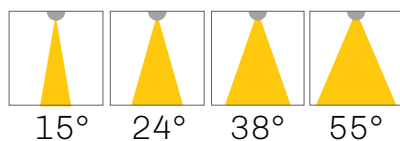

REFLECTOR

SIZE