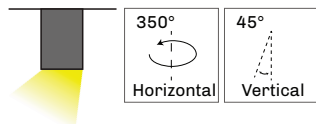

INSTALLATION