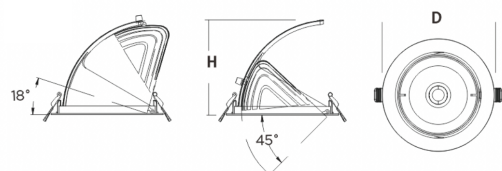

# LED ADJUSTABLE SPOT DOWNLIGHT GORO

Suitable for standard recessed spotlight installation for hotel, restaurant and home lighting.

- Power 8W-45W 220-240VAC 50/60Hz
- LED adjustable spotlight with recessed installation
- Luminous efficiency 85-100lm/W
- SDCM 3 (MacAdam)
- Flicker free LED driver
- Temperature -15°C +35°C
- Lifespan: 50 000 L80/B50 (Ta=25°C)
- Cover IP20
- Options: ON/OFF/ TRIAC/ DALI/ 1-10V/ ZIGBEE
- LED driver with high PF, low THD, small ripple and flicker free as standard option
- Different type of diffusers including prismatic diffuser or honeycomb
- Color temperature range in standard on stock 2700K, 3000K and 4000K, or custom temperature colors from 2200K up to 6500K (on demand)
- High color rendering index over CRI90+ (STANDARD) or CRI80+/CRI95+ (on demand)
- Standard LED COB technology
- Separated high quality driver and LEDs for better heat management and optional service
- Aluminium body for better heat dissipation
- Lamp colors – Matt Black, Matt White (standard), RAL(option)
- Installation accessories - recessed

## SIZE

MODEL	POWER(W)	LUMENS SYSTEM(lm)	LUMENS SOURCE(lm)
GORO XS	8	840*	1080*
GORO S	12	1260*	1620*
GORO M	20	2100*	2700*
GORO L	30	3150*	4050*
GORO XL	35	3675*	4725*
GORO XXL	45	4725*	6075*

\*3000K CRI90 Ta=25°C SDCM3