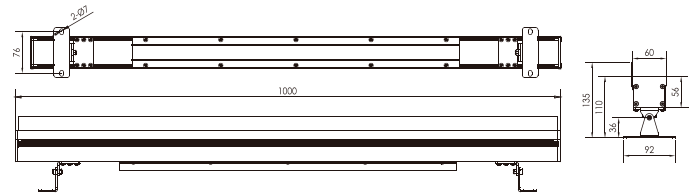

LED OUTDOOR FLOODLIGHT LISNER

LED architectural light

LISNER XXL

LISNER XL

LISNER L

LISNER M

LISNER S

LISNER XS