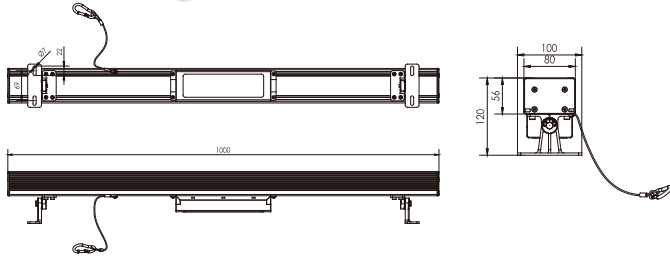

LED OUTDOOR FLOODLIGHT LISNER

LED architectural light

LISNER XXL