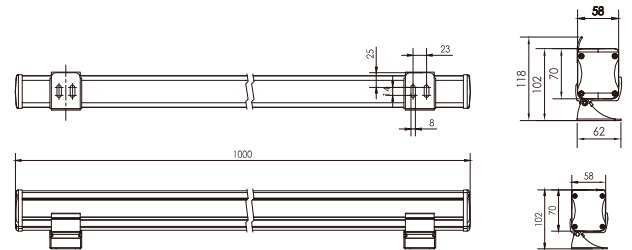

LED OUTDOOR FLOODLIGHT LISNER

LED architectural light

LISNER XXL

LISNER XL

LISNER L

LISNER M

LISNER S

LISNER XS