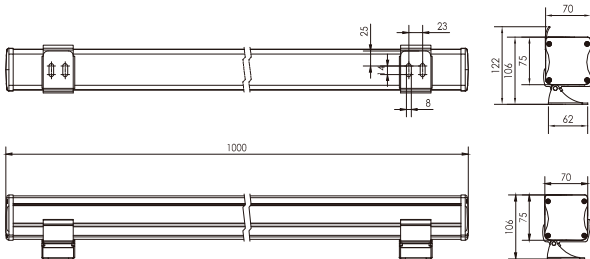

LED OUTDOOR FLOODLIGHT LISNER

LED architectural light

LISNER XXL

LISNER XL

LISNER L

LISNER M

LISNER S

LISNER XS