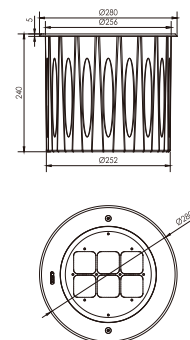

LED OUTDOOR INGROUND LIGHT KANO

LED architectural light

KANO XL

KANO L

KANO M

KANO S

KANO XS