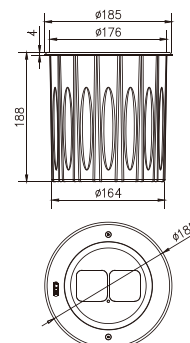

*3000K CRI90 Ta=25°C SDCM3

ORDER OPTIONS:

When ordering, please fill in the parameters in bracket in this order:

EXAMPLE: KANO XS102.5 927GR

MODEL	SIZE	POWER	ANGLE	DIMMING	CRI	KELVIN	HOUSING	GLARE PROTECTION
KRAEN	XS	10	2.5	-	9	27	GR	-
KRAEN(KRAEN)	XS (XS)	10W for XS (10)	2.5° (2.5)	ONN/OFF (-)	CRI 90(9)	2700K(27)	GREY (GR)	None (-)
	S (S)	20W for S (20)	3.5° (3.5)	TRIAC (TR)	CRI 80(8)	3000K(30)	WHITE (WT)	Honeycomb grill (HG)
	M (M)	30W for M (30)	5° (5)	DALI (DA)		4000K(40)	BLACK (BK)	Anti-slip glass (SH)
	L (L)	40W for M (40)	10° (10)	0/1-10V (110)			Any RAL (RALXXXX)	Round-meshed grill (MS)
	XL (XL)	50W for L (50)	15° (15)	ZIGBEE(ZG)				
	XXL (XXL)	60W for L (60)	20° (20)					
		90W for XL (90)	30° (30)					
			40° (40)					
			1x10° (1x10)					
			1x40° (1x40)					
			1x60° (1x60)					
			10x60° (10x60)					

LED OUTDOOR INGROUND LIGHT KANO

LED architectural light

KANO XL

KANO L

KANO M

KANO S

KANO XS