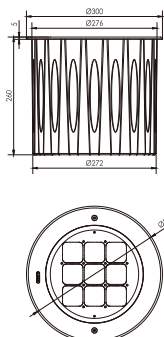

LED OUTDOOR INGROUND LIGHT KANO

LED architectural light

KANO XL