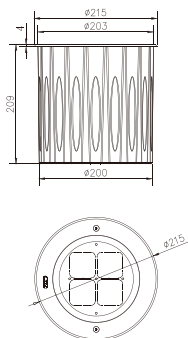

*3000K CRI90 Ta=25°C SDCM3

ORDER OPTIONS:

When ordering, please fill in the parameters in bracket in this order:

EXAMPLE: KANO XS102.5 927GR

MODEL	SIZE	POWER	ANGLE	DIMMING	CRI	KELVIN	HOUSING	GLARE PROTECTION
KRAEN	XS	10	2.5	-	9	27	GR	-
KRAEN(KRAEN)	XS (XS)	10W for XS (10)	2.5° (2.5)	ONN/OFF (-)	CRI 90(9)	2700K(27)	GREY (GR)	None (-)
	S (S)	20W for S (20)	3.5° (3.5)	TRIAC (TR)	CRI 80(8)	3000K(30)	WHITE (WT)	Honeycomb grill (HG)
	M (M)	30W for M (30)	5° (5)	DALI (DA)		4000K(40)	BLACK (BK)	Anti-slip glass (SH)
	L (L)	40W for M (40)	10° (10)	0/1-10V (110)			Any RAL (RALXXXX)	Round-meshed grill (MS)
	XL (XL)	50W for L (50)	15° (15)	ZIGBEE(ZG)				
	XXL (XXL)	60W for L (60)	20° (20)					
		90W for XL (90)	30° (30)					
			40° (40)					
			1x10° (1x10)					
			1x40° (1x40)					
			1x60° (1x60)					
			10x60° (10x60)					

LED OUTDOOR INGROUND LIGHT KANO

LED architectural light

KANO XL

KANO L

KANO M

KANO S

KANO XS