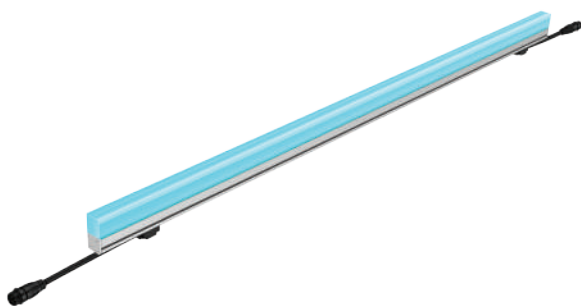

LED OUTDOOR INGROUND LIGHT LINGO

LED architectural light

LINGO M

LINGO L

LINGO XL