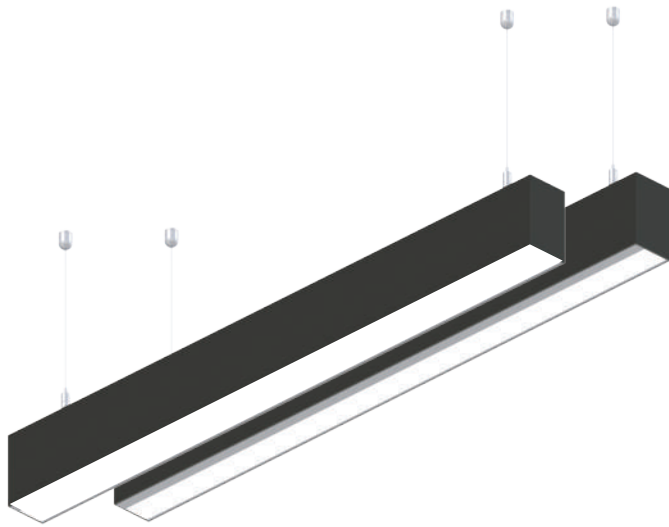

AVALON LIN MP/OP/WW

Suitable for never ending connections in lines or custom made linear shapes. Ideal use for hotel, restaurant, shops, offices and home lighting.

- Power 10-220W 220-240VAC 50/60Hz
- Luminous efficiency 85-100lm/W
- SDCM 3 (MacAdam)
- Flicker free LED driver
- Temperature -15°C +35°C
- Lifespan: 50 000 L80/B50 (Ta=25°C)
- Cover IP20
- Options: ON/OFF/ TRIAC/ DALI/ 1-10V/ ZIGBEE
- LED driver with high PF, low THD, small ripple and flicker free as standard option
- Different type of diffusers including prismatic diffuser UGR19 and wallwasher linear lens
- Color temperature range in standard on stock 2700K, 3000K and 4000K, or custom temperature colors from 2200K up to 6500K (on demand)
- High color rendering index over CRI90+ (STANDARD) or CRI80+/CRI95+ (on demand)
- Standard LED SMD technology
- Neverending line or custom shapes of luminaire system
- Separated high quality driver and LEDs for better heat management and optional service
- Aluminium body for better heat dissipation
- Lamp colors – Matt Black, Matt White (standard), RAL(option)
- Installation accessories - pendant
- Connection accessories -
 - Linkable Connection Left (LCL)
 - Linkable Connection right (LCR)
 - Linkable connection both sides (LCB)

INSTALLATION

SIZE

PHOTOMETRY

MODEL	POWER(W)	LUMENS SYSTEM(lm)	LUMENS SOURCE(lm)	SIZE(LxWxH) mm
L600	30	2400*	3300*	600x53,8x80
L900	45	3600*	4950*	900x53,8x80
L1200	65	5200*	9900*	1200x53,8x80
L1500	90	7200*	13200*	1500x53,8x80
L1800	115	9200*	16500*	1800x53,8x80
L2400	160	12800*	19800*	2400x53,8x80