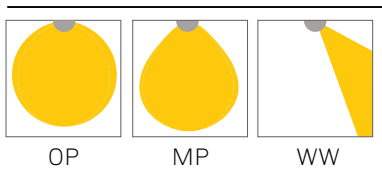

PHOTOMETRY

MODEL	POWER(W)	LUMENS SYSTEM(lm)	LUMENS SOURCE(lm)	SIZE(LxWxH) mm
L600	30	2400*	3300*	600x53,8x80
L900	45	3600*	4950*	900x53,8x80
L1200	65	5200*	9900*	1200x53,8x80
L1500	90	7200*	13200*	1500x53,8x80
L1800	115	9200*	16500*	1800x53,8x80
L2400	160	12800*	19800*	2400x53,8x80

*3000K CRI90 Ta=25°C SDCM3

ORDER OPTIONS:

When ordering, please fill in the parameters in bracket in this order:

EXAMPLE: AVALON LIN60030 MP927W

MODEL	TYPE	POWER	ANGLE	DIMMING	CRI	KELVIN	HOUSING	INSTALLATION
AVALON LIN	600	30	MP	-	9	27	W	-
AVALON LIN (AVALON LIN)	600mm (600)	20W+10W IN (30)	Prismatic diffuser	ONN/OFF (-)	CRI 90 (9)	2700K (27)	Matt white (W)	Pendant installation (-)
	900mm (900)	30W+15W IN (45)	UGR19 (MP)	TRIAC (TR)	CRI 80 (8)	3000K (30)	Matt black (B)	
	1200mm (1200)	45W+20W IN (65)	Opal diffuser (OP)	DALI (DA)		4000K (40)	RAL (RALXXXX)	
	1500mm (1500)	65W+25W IN (90)	Wallwasher (WW)	0/1-10V (110)		5000K (50)		
	1800mm (1800)	80W+35W IN (115)	Blind cover (BC)	ZIGBEE(ZG)		6500K (65)		
	2400mm (2400)	110W+50W IN (160)				CCT (27-65)		
	XXXXmm (XXXX)	XXXW (LXXXX)				CCT (27-50)