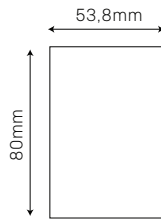

INSTALLATION

SIZE

PHOTOMETRY

MODEL	POWER(W)	LUMENS SYSTEM(lm)	LUMENS SOURCE(lm)	SIZE(LxWxH) mm
L600	30	2400*	3300*	600x53,8x80
L900	45	3600*	4950*	900x53,8x80
L1200	65	5200*	9900*	1200x53,8x80
L1500	90	7200*	13200*	1500x53,8x80
L1800	115	9200*	16500*	1800x53,8x80
L2400	160	12800*	19800*	2400x53,8x80

*3000K CRI90 Ta=25°C SDCM3

ORDER OPTIONS:

When ordering, please fill in the parameters in bracket in this order:

EXAMPLE: AVALON LIN60030 MP927W

MODEL	TYPE	POWER	ANGLE	DIMMING	CRI	KELVIN	HOUSING	INSTALLATION
AVALON LIN	600	30	MP	-	9	27	W	-
AVALON LIN (AVALON LIN)	600mm (600)	20W+10W IN (30)	Prismatic diffuser	ONN/OFF (-)	CRI 90 (9)	2700K (27)	Matt white (W)	Pendant installation (-)
	900mm (900)	30W+15W IN (45)	UGR19 (MP)	TRIAC (TR)	CRI 80 (8)	3000K (30)	Matt black (B)	
	1200mm (1200)	45W+20W IN (65)	Opal diffuser (OP)	DALI (DA)		4000K (40)	RAL (RALXXXX)	
	1500mm (1500)	65W+25W IN (90)	Wallwasher (WW)	0/1-10V (110)		5000K (50)		
	1800mm (1800)	80W+35W IN (115)	Blind cover (BC)	ZIGBEE(ZG)		6500K (65)		
	2400mm (2400)	110W+50W IN (160)				CCT (27-65)		
	XXXXmm (XXXX)	XXXW (LXXXX)				CCT (27-50)		