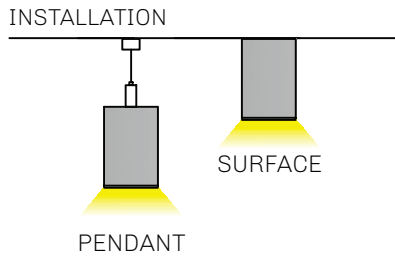

# AVALON XS L

With spot lenses suitable for never ending connections in lines or custom made linear shapes. Ideal use for hotel, restaurant, shops, offices and home lighting.

- Power 10-220W 220-240VAC 50/60Hz
- Luminous efficiency 85-100lm/W
- SDCM 3 (MacAdam)
- Flicker free LED driver
- Temperature -15°C +35°C
- Lifespan: 50 000 L80/B50 (Ta=25°C)
- Cover IP20
- Options: ON/OFF/ TRIAC/ DALI/ 1-10V/ ZIGBEE
- LED driver with high PF, low THD, small ripple and flicker free as standard option
- Different type of diffusers including prismatic diffuser UGR19 and wallwasher linear lens
- Color temperature range in standard on stock 2700K, 3000K and 4000K, or custom temperature colors from 2200K up to 6500K (on demand)
- High color rendering index over CRI90+ (STANDARD) or CRI80+/CRI95+ (on demand)
- Standard LED SMD technology
- Neverending line or custom shapes of luminaire system
- Separated high quality driver and LEDs for better heat management and optional service
- Aluminium body for better heat dissipation
- Lamp colors – Matt Black, Matt White (standard), RAL(option)
- Installation accessories - pendant or surface
- Connection accessories -
  - Linkable Connection Left (LCL)
  - Linkable Connection right (LCR)
  - Linkable Connection both sides (LCB)

### EXAMPLE: AVALON XS L112535 927WP

MODEL	TYPE	POWER	ANGLE	DIMMING	CRI	KELVIN	HOUSING	INSTALLATION
AVALON XS L	1125	35	15	-	9	27	W	P
AVALON XS L	1125mm (1125)	35W (35)	15° (15)	ONN/OFF (-)	CRI 90(9)	2700K(27)	Matt white(W)	Pendant installation (P)
(AVALON XS L)	2245mm (2245)	70W (70)	30° (30)	TRIAC (TR)	CRI 80(8)	3000K(30)	Matt black(B)	Surface installation (S)
			45° (45)	DALI (DA)		4000K(40)	RAL(RALXXXX)	
				0/1-10V (110)		5000K(50)		
				ZIGBEE(ZG)		6500K(65)		
						CCT(27-65)		
						CCT(27-50)		