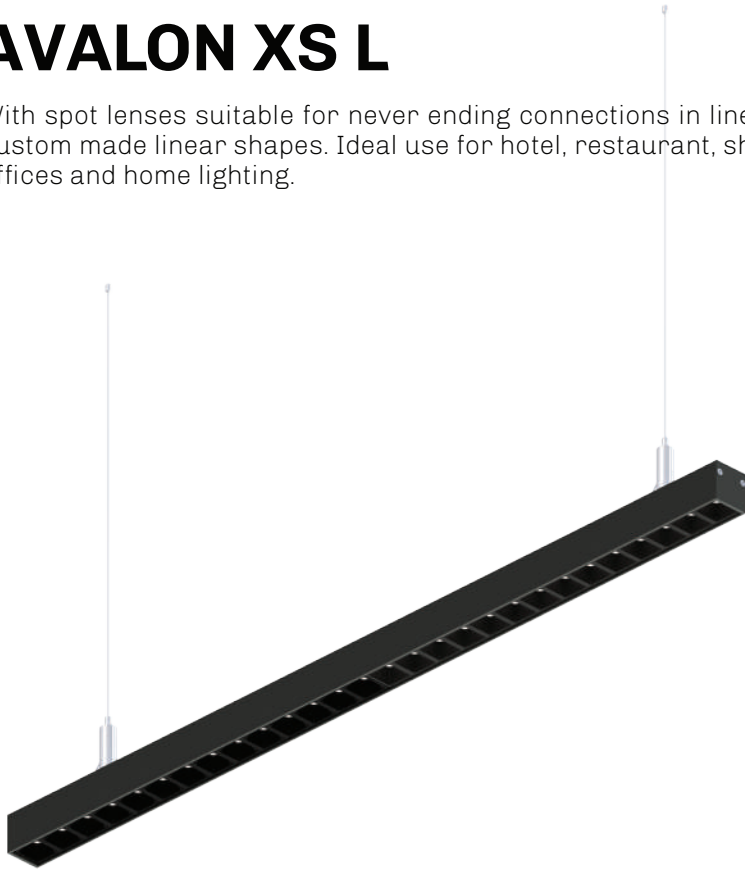

# AVALON XS L

With spot lenses suitable for never ending connections in lines or custom made linear shapes. Ideal use for hotel, restaurant, shops, offices and home lighting.

- Power 10-220W 220-240VAC 50/60Hz
- Luminous efficiency 85-100lm/W
- SDCM 3 (MacAdam)
- Flicker free LED driver
- Temperature -15°C +35°C
- Lifespan: 50 000 L80/B50 (Ta=25°C)
- Cover IP20
- Options: ON/OFF/ TRIAC/ DALI/ 1-10V/ ZIGBEE
- LED driver with high PF, low THD, small ripple and flicker free as standard option
- Different type of diffusers including prismatic diffuser UGR19 and wallwasher linear lens
- Color temperature range in standard on stock 2700K, 3000K and 4000K, or custom temperature colors from 2200K up to 6500K (on demand)
- High color rendering index over CRI90+ (STANDARD) or CRI80+/CRI95+ (on demand)
- Standard LED SMD technology
- Neverending line or custom shapes of luminaire system
- Separated high quality driver and LEDs for better heat management and optional service
- Aluminium body for better heat dissipation
- Lamp colors – Matt Black, Matt White (standard), RAL(option)
- Installation accessories - pendant or surface
- Connection accessories -
  - Linkable Connection Left (LCL)
  - Linkable Connection right (LCR)
  - Linkable Connection both sides (LCB)

### EXAMPLE: AVALON XS L112535 927WP

MODEL	TYPE	POWER	ANGLE	DIMMING	CRI	KELVIN	HOUSING	INSTALLATION
AVALON XS L	1125	35	15	-	9	27	W	P
AVALON XS L	1125mm (1125)	35W (35)	15° (15)	ONN/OFF (-)	CRI 90(9)	2700K(27)	Matt white(W)	Pendant installation (P)
(AVALON XS L)	2245mm (2245)	70W (70)	30° (30)	TRIAC (TR)	CRI 80(8)	3000K(30)	Matt black(B)	Surface installation (S)
			45° (45)	DALI (DA)		4000K(40)	RAL(RALXXXX)	
				0/1-10V (110)		5000K(50)		
				ZIGBEE(ZG)		6500K(65)		
						CCT(27-65)		
						CCT(27-50)		