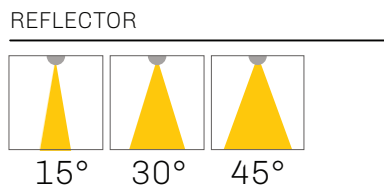

# AVALON XS L

With spot lenses suitable for never ending connections in lines or custom made linear shapes. Ideal use for hotel, restaurant, shops, offices and home lighting.

- Power 10-220W 220-240VAC 50/60Hz
- Luminous efficiency 85-100lm/W
- SDCM 3 (MacAdam)
- Flicker free LED driver
- Temperature -15°C +35°C
- Lifespan: 50 000 L80/B50 (Ta=25°C)
- Cover IP20
- Options: ON/OFF/ TRIAC/ DALI/ 1-10V/ ZIGBEE
- LED driver with high PF, low THD, small ripple and flicker free as standard option
- Different type of diffusers including prismatic diffuser UGR19 and wallwasher linear lens
- Color temperature range in standard on stock 2700K, 3000K and 4000K, or custom temperature colors from 2200K up to 6500K (on demand)
- High color rendering index over CRI90+ (STANDARD) or CRI80+/CRI95+ (on demand)
- Standard LED SMD technology
- Neverending line or custom shapes of luminaire system
- Separated high quality driver and LEDs for better heat management and optional service
- Aluminium body for better heat dissipation
- Lamp colors – Matt Black, Matt White (standard), RAL(option)
- Installation accessories - pendant or surface
- Connection accessories -
  - Linkable Connection Left (LCL)
  - Linkable Connection right (LCR)
  - Linkable Connection both sides (LCB)

MODEL	WATTS(W)	LUMENS SYSTEM(lm)	LUMENS SYSTEM(lm)	SIZE(LxWxH) mm
L1125	35	3150*	5775*	1125x24x25
L2245	70	6300*	11550*	2245x24x25

\*3000K CRI90 Ta=25C° SDCM3

### EXAMPLE: AVALON XS L112535 927WP

MODEL	TYPE	POWER	ANGLE	DIMMING	CRI	KELVIN	HOUSING	INSTALLATION
AVALON XS L	1125	35	15	-	9	27	W	P
AVALON XS L	1125mm (1125)	35W (35)	15° (15)	ONN/OFF (-)	CRI 90(9)	2700K(27)	Matt white(W)	Pendant installation (P)
(AVALON XS L)	2245mm (2245)	70W (70)	30° (30)	TRIAC (TR)	CRI 80(8)	3000K(30)	Matt black(B)	Surface installation (S)
			45° (45)	DALI (DA)		4000K(40)	RAL(RALXXXX)	
				0/1-10V (110)		5000K(50)		
				ZIGBEE(ZG)		6500K(65)		
						CCT(27-65)		
						CCT(27-50)		