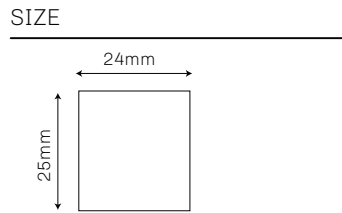

# AVALON XS L

With spot lenses suitable for never ending connections in lines or custom made linear shapes. Ideal use for hotel, restaurant, shops, offices and home lighting.

- Power 10-220W 220-240VAC 50/60Hz
- Luminous efficiency 85-100lm/W
- SDCM 3 (MacAdam)
- Flicker free LED driver
- Temperature -15°C +35°C
- Lifespan: 50 000 L80/B50 (Ta=25°C)
- Cover IP20
- Options: ON/OFF/ TRIAC/ DALI/ 1-10V/ ZIGBEE
- LED driver with high PF, low THD, small ripple and flicker free as standard option
- Different type of diffusers including prismatic diffuser UGR19 and wallwasher linear lens
- Color temperature range in standard on stock 2700K, 3000K and 4000K, or custom temperature colors from 2200K up to 6500K (on demand)
- High color rendering index over CRI90+ (STANDARD) or CRI80+/CRI95+ (on demand)
- Standard LED SMD technology
- Neverending line or custom shapes of luminaire system
- Separated high quality driver and LEDs for better heat management and optional service
- Aluminium body for better heat dissipation
- Lamp colors – Matt Black, Matt White (standard), RAL(option)
- Installation accessories - pendant or surface
- Connection accessories -
  - Linkable Connection Left (LCL)
  - Linkable Connection right (LCR)
  - Linkable Connection both sides (LCB)

MODEL	WATTS(W)	LUMENS SYSTEM(lm)	LUMENS SYSTEM(lm)	SIZE(LxWxH) mm
L1125	35	3150*	5775*	1125x24x25
L2245	70	6300*	11550*	2245x24x25

\*3000K CRI90 Ta=25C° SDCM3

### EXAMPLE: AVALON XS L112535 927WP

MODEL	TYPE	POWER	ANGLE	DIMMING	CRI	KELVIN	HOUSING	INSTALLATION
AVALON XS L	1125	35	15	-	9	27	W	P
AVALON XS L	1125mm (1125)	35W (35)	15° (15)	ONN/OFF (-)	CRI 90(9)	2700K(27)	Matt white(W)	Pendant installation (P)
(AVALON XS L)	2245mm (2245)	70W (70)	30° (30)	TRIAC (TR)	CRI 80(8)	3000K(30)	Matt black(B)	Surface installation (S)
			45° (45)	DALI (DA)		4000K(40)	RAL(RALXXXX)	
				0/1-10V (110)		5000K(50)		
				ZIGBEE(ZG)		6500K(65)		
						CCT(27-65)		
						CCT(27-50)		