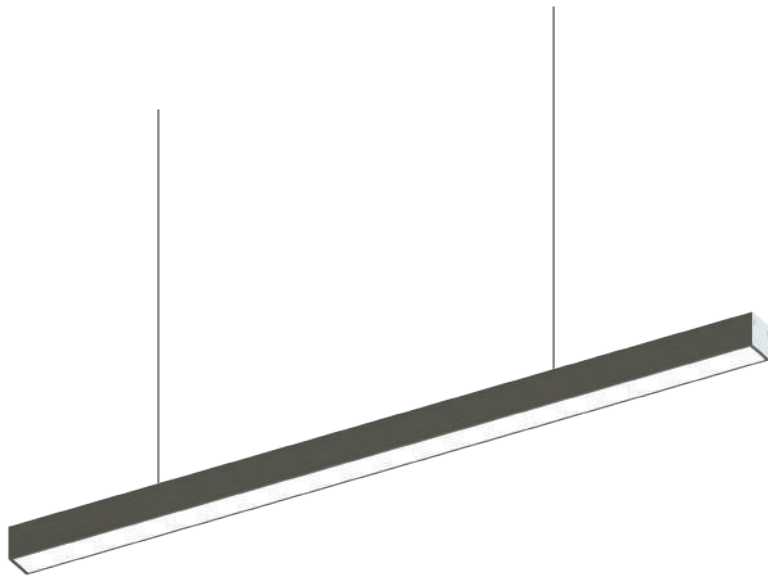

AVALON XS MP/OP/BC

Suitable for never ending connections in lines or custom made linear shapes. Ideal use for hotel, restaurant, shops, offices and home lighting.

- Power 10-220W 220-240VAC 50/60Hz
- Luminous efficiency 85-100lm/W
- SDCM 3 (MacAdam)
- Flicker free LED driver
- Temperature -15°C +35°C
- Lifespan: 50 000 L80/B50 (Ta=25°C)
- Cover IP20
- Options: ON/OFF/ TRIAC/ DALI/ 1-10V/ ZIGBEE
- LED driver with high PF, low THD, small ripple and flicker free as standard option
- Different type of diffusers including prismatic diffuser UGR19 and wallwasher linear lens
- Color temperature range in standard on stock 2700K, 3000K and 4000K, or custom temperature colors from 2200K up to 6500K (on demand)
- High color rendering index over CRI90+ (STANDARD) or CRI80+/CRI95+ (on demand)
- Standard LED SMD technology
- Neverending line or custom shapes of luminaire system
- Separated high quality driver and LEDs for better heat management and optional service
- Aluminium body for better heat dissipation
- Lamp colors – Matt Black, Matt White (standard), RAL(option)
- Installation accessories - pendant or surface
- Connection accessories -
 - Linkable Connection Left (LCL)
 - Linkable Connection right (LCR)
 - Linkable connection both sides (LCB)

INSTALLATION

SIZE

PHOTOMETRY

| MODEL | WATTS(W) | LUMENS SYSTEM(lm) | LUMENS SYSTEM(lm) | SIZE(LxWxH) mm |
|-------|----------|-------------------|-------------------|----------------|
| 600 | 15 | 1350* | 2475* | 600x24x25,2 |
| 900 | 25 | 2250* | 4125* | 900x24x25,2 |
| 1200 | 35 | 3150* | 5775* | 1200x24x25,2 |
| 1500 | 50 | 4500* | 8250* | 1500x24x25,2 |
| 1800 | 65 | 5850* | 10725* | 1800x24x25,2 |
| 2400 | 80 | 7200* | 13200* | 2400x24x25,2 |