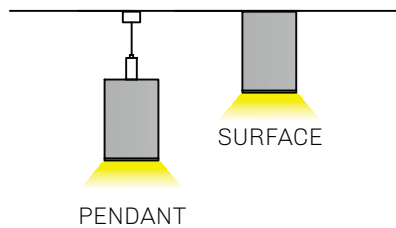

INSTALLATION

SIZE

PHOTOMETRY