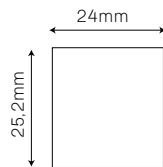

INSTALLATION

SIZE

PHOTOMETRY

| MODEL | WATTS(W) | LUMENS SYSTEM(lm) | LUMENS SYSTEM(lm) | SIZE(LxWxH) mm |
|-------|----------|-------------------|-------------------|----------------|
| 600 | 15 | 1350* | 2475* | 600x24x25,2 |
| 900 | 25 | 2250* | 4125* | 900x24x25,2 |
| 1200 | 35 | 3150* | 5775* | 1200x24x25,2 |
| 1500 | 50 | 4500* | 8250* | 1500x24x25,2 |
| 1800 | 65 | 5850* | 10725* | 1800x24x25,2 |
| 2400 | 80 | 7200* | 13200* | 2400x24x25,2 |

*3000K CRI90 Ta=25°C SDCM3

ORDER OPTIONS:

When ordering, please fill in the parameters in bracket in this order:

EXAMPLE: AVALON XS60015 MP927WP

| MODEL | TYPE | POWER | ANGLE | DIMMING | CRI | KELVIN | HOUSING | INSTALLATION |
|-----------------------|---------------|--------------|--------------------|---------------|-----------|------------|---------------|--------------------------|
| AVALON XS | 600 | 15 | MP | - | 9 | 27 | W | P |
| AVALON XS (AVALON XS) | 600mm (600) | 15W (15) | Prismatic diffuser | ONN/OFF (-) | CRI 90(9) | 2700K(27) | Matt white(W) | Pendant installation (P) |
| | 900mm (900) | 25W (25) | UGR19 (MP) | TRIAC (TR) | CRI 80(8) | 3000K(30) | Matt black(B) | Surface installation (S) |
| | 1200mm (1200) | 35W (35) | Opal diffuser (OP) | DALI (DA) | | 4000K(40) | RAL(RALXXXX) | |
| | 1500mm (1500) | 50W (50) | Blind cover (BC) | 0/1-10V (110) | | 5000K(50) | | |
| | 1800mm (1800) | 65W (65) | | ZIGBEE(ZG) | | 6500K(65) | | |
| | 2400mm (2400) | 80W (80) | | | | CCT(27-65) | | |
| | XXXXmm (XXXX) | XXXX (LXXXX) | | | | CCT(27-50) | | |