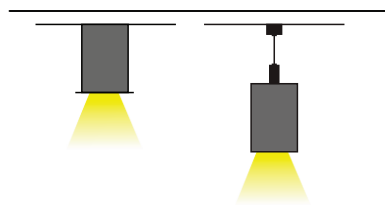

CEILING SPOTLIGHT FAREO SR

Suitable for ceiling spotlight installation for hotel, restaurant and home lighting.

- Power 10-50 W 220-240 VAC 50/60Hz
- Luminous efficiency 85-100 lm/W
- SDCM 3 (MacAdam)
- Flicker free LED driver
- Temperature -15 °C +35 °C
- Lifespan: 50 000 L80/B50 (Ta=25 °C)
- Cover: IP20
- Options: ON/OFF/ TRIAC/ DALI/ KNOB / CASAMBI
- LED driver with high PF, low THD, small ripple and flicker free as standard option
- Different type of diffusers including prismatic diffuser UGR19 and wallwasher linear lens
- Color temperature range in standard on stock 2700K, 3000K and 4000K, or custom temperature colors from 2200K up to 6500K (on demand)
- High color rendering index over CRI90+ (STANDARD) or CRI80+/CRI95+ (on demand)
- Standard LED SMD technology
- Neverending line or custom shapes of luminaire system
- Separated high quality driver and LEDs for better heat management and optional service
- Aluminium body for better heat dissipation
- Lamp colors – Matt Black, Matt White (standard), RAL(option)
- Installation accessories - surface, pendant

INSTALLATION

REFLECTOR

60°

SIZE

MODEL	POWER(W)	LUMENS SYSTEM(lm)	LUMENS SOURCE(lm)	SIZE(DxH) mm
FAREO XS	10	1000	1300	75x100
FAREO S	15	1500	1950	75x152
FAREO SX	15	1500	1950	75x100
FAREO M	20	2000	2600	95x152
FAREO L	30	3000	3900	115x152
FAREO XL	40	4000	5200	140x162
FAREO XXL	50	5000	6500	170x182
FAREO XXLX	50	5000	6500	205x212

ORDER OPTIONS:

When ordering, please fill in the parameters in bracket in this order:

EXAMPLE: FAREO SRXS60 927WS

MODEL	TYPE	ANGLE	DIMMING	CRI	KELVIN	HOUSING	INSTALLATION
FAREO SR	XS	60	-	9	27	W	S
FAREO SR (FAREO SR)	XS 10W (XS) S 15W (S) SX 15W (MX) M 20W (M) L 30W (L) XL40W (XL) XXL 50W (XXL) XXLX 50W (XXLX)	60° (60)	ONN/OFF (-) DALI (DL) TRIAC (TR) KNOB (K) CASAMBI (CS)	CRI 90(9)	2700K(27) 3000K(30) 4000K(40)	Matt white(W) Matt black(B) RAL(RALXXXX)	Surface (S) Pendant (P)